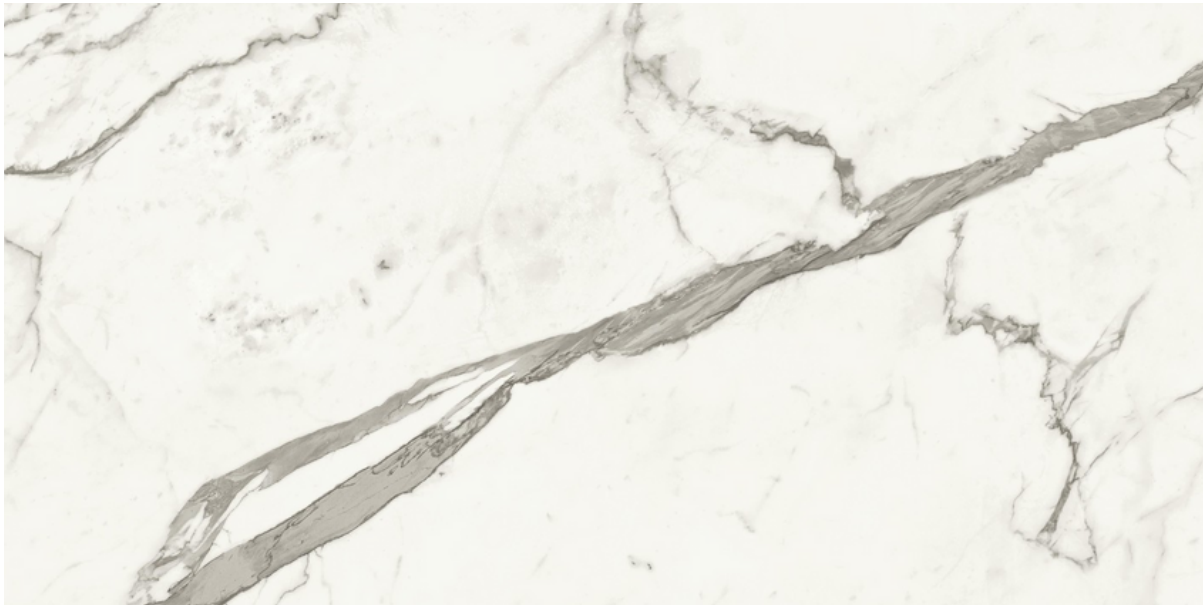

EDGE FINISH: RECTIFIED

PEI: SEE BELOW

VARIATION: SEE BELOW

SLIP RATING: SEE BELOW

Wall + Floor: All Marble Statuario 600x1200mm

ALL MARBLE STATUARIO

600x1200mm
LUX
V3
PEI: 4
SLIP RATING: N/A
1111

600x1200mm
SILK
V2
PEI: 3
SLIP RATING: N/A
8288