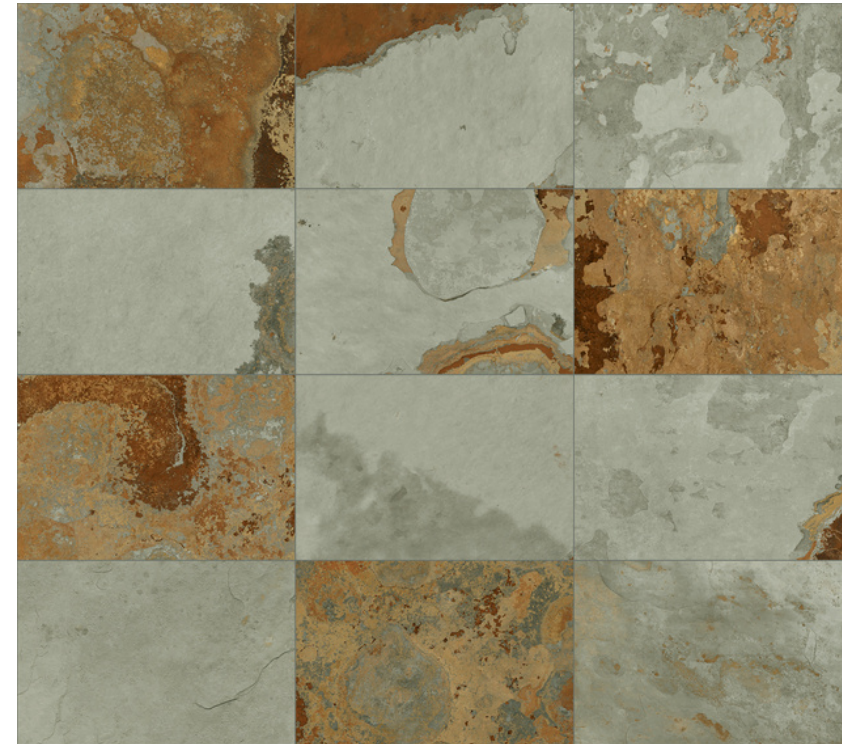

Floor: Bali Light Green 604x906mm

BALI COLLECTION

Striking, uneven graphics offer a fresh take on slate with a dense material effect. With its colour contrasts ranging from white to yellow, from red to brown, from grey to green and rust, Bali has all the deepest colours of the Earth.

EDGE FINISH: RECTIFIED

PEI: 5

VARIATION: V4

SLIP RATING: P4

Floor: Bali Light Green 604x906mm

BALI LIGHT GREEN

604x906mm
EXTERNAL
3478

Floor: Bali Polychrome 604x906mm