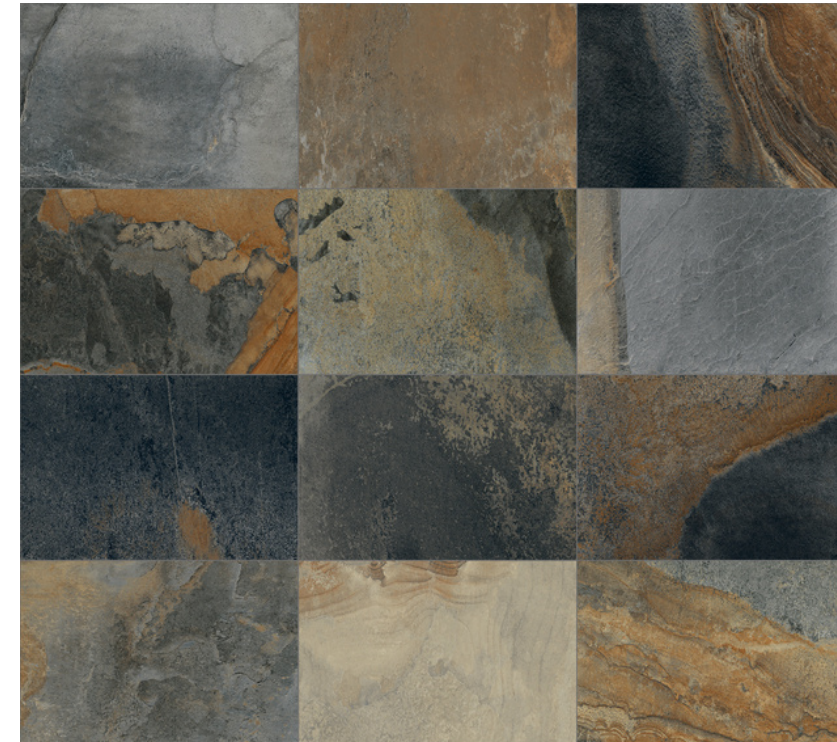

BALI POLYCHROME

604x906mm
EXTERNAL
3479