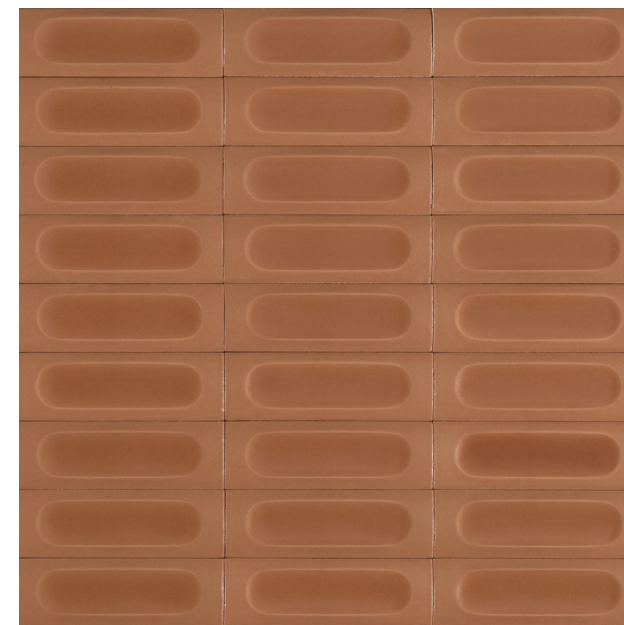

CONFETTO BONE

100x100mm
MATT
1830

50x150mm
MATT
2264

CONFETTO CORDA

Floor: Confetto Corda 50x150mm

100x100mm
MATT
1831

50x150mm
MATT
2265

Wall: Confetto Grigio 100x100mm

CONFETTO GRIGIO

100x100mm
MATT
1832

50x150mm
MATT
2266

CONFETTO

KAKI

Tile: Confetto Kaki 50x150mm

100x100mm
MATT
1833

50x150mm
MATT
2267

CONFETTO MATSTONE

Tile: Confetto Mattone 50x150mm

50x150mm
3D MATT
2273

100x100mm
MATT
1834

50x150mm
MATT
2268

Wall: Confetto Nero 50x150mm

CONFETTO NERO

100x100mm
MATT
1835