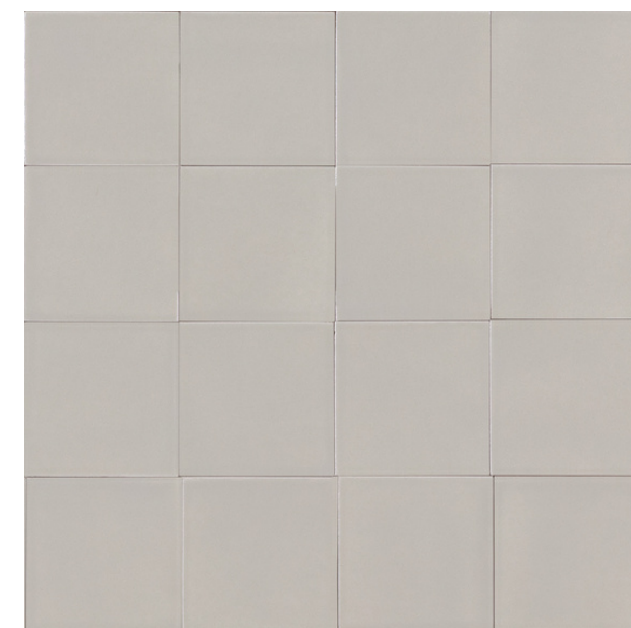

Tile: Confetto Azzurro 50x150mm

100x100mm
MATT
1828

50x150mm
MATT
2262

CONFETTO BIANCO

Wall: Confetto Bianco 50x150mm + Salvia 50x150mm

100x100mm
MATT
1829

50x150mm
MATT
2263

Floor: Confetto Bone 50x150mm

CONFETTO BONE

100x100mm
MATT
1830

50x150mm
MATT
2264

CONFETTO CORDA

Floor: Confetto Corda 50x150mm

100x100mm
MATT
1831

50x150mm
MATT
2265

Wall: Confetto Grigio 100x100mm