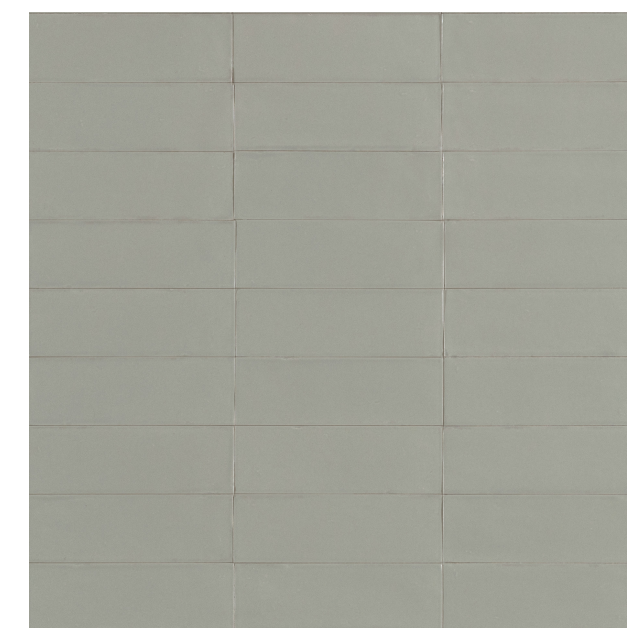

SIZES: 100x100mm + 50x150mm

APPLICATION: WALL + FLOOR

FINISH: MATT + 3D MATT

EDGE FINISH: NON-RECTIFIED

PEI: 3

VARIATION: V1

SLIP RATING: P2

CONFETTO AZZURRO

Tile: Confetto Azzurro 50x150mm

100x100mm
MATT
1828

50x150mm
MATT
2262

CONFETTO BIANCO

Wall: Confetto Bianco 50x150mm + Salvia 50x150mm

100x100mm
MATT
1829

50x150mm
MATT
2263

Floor: Confetto Bone 50x150mm