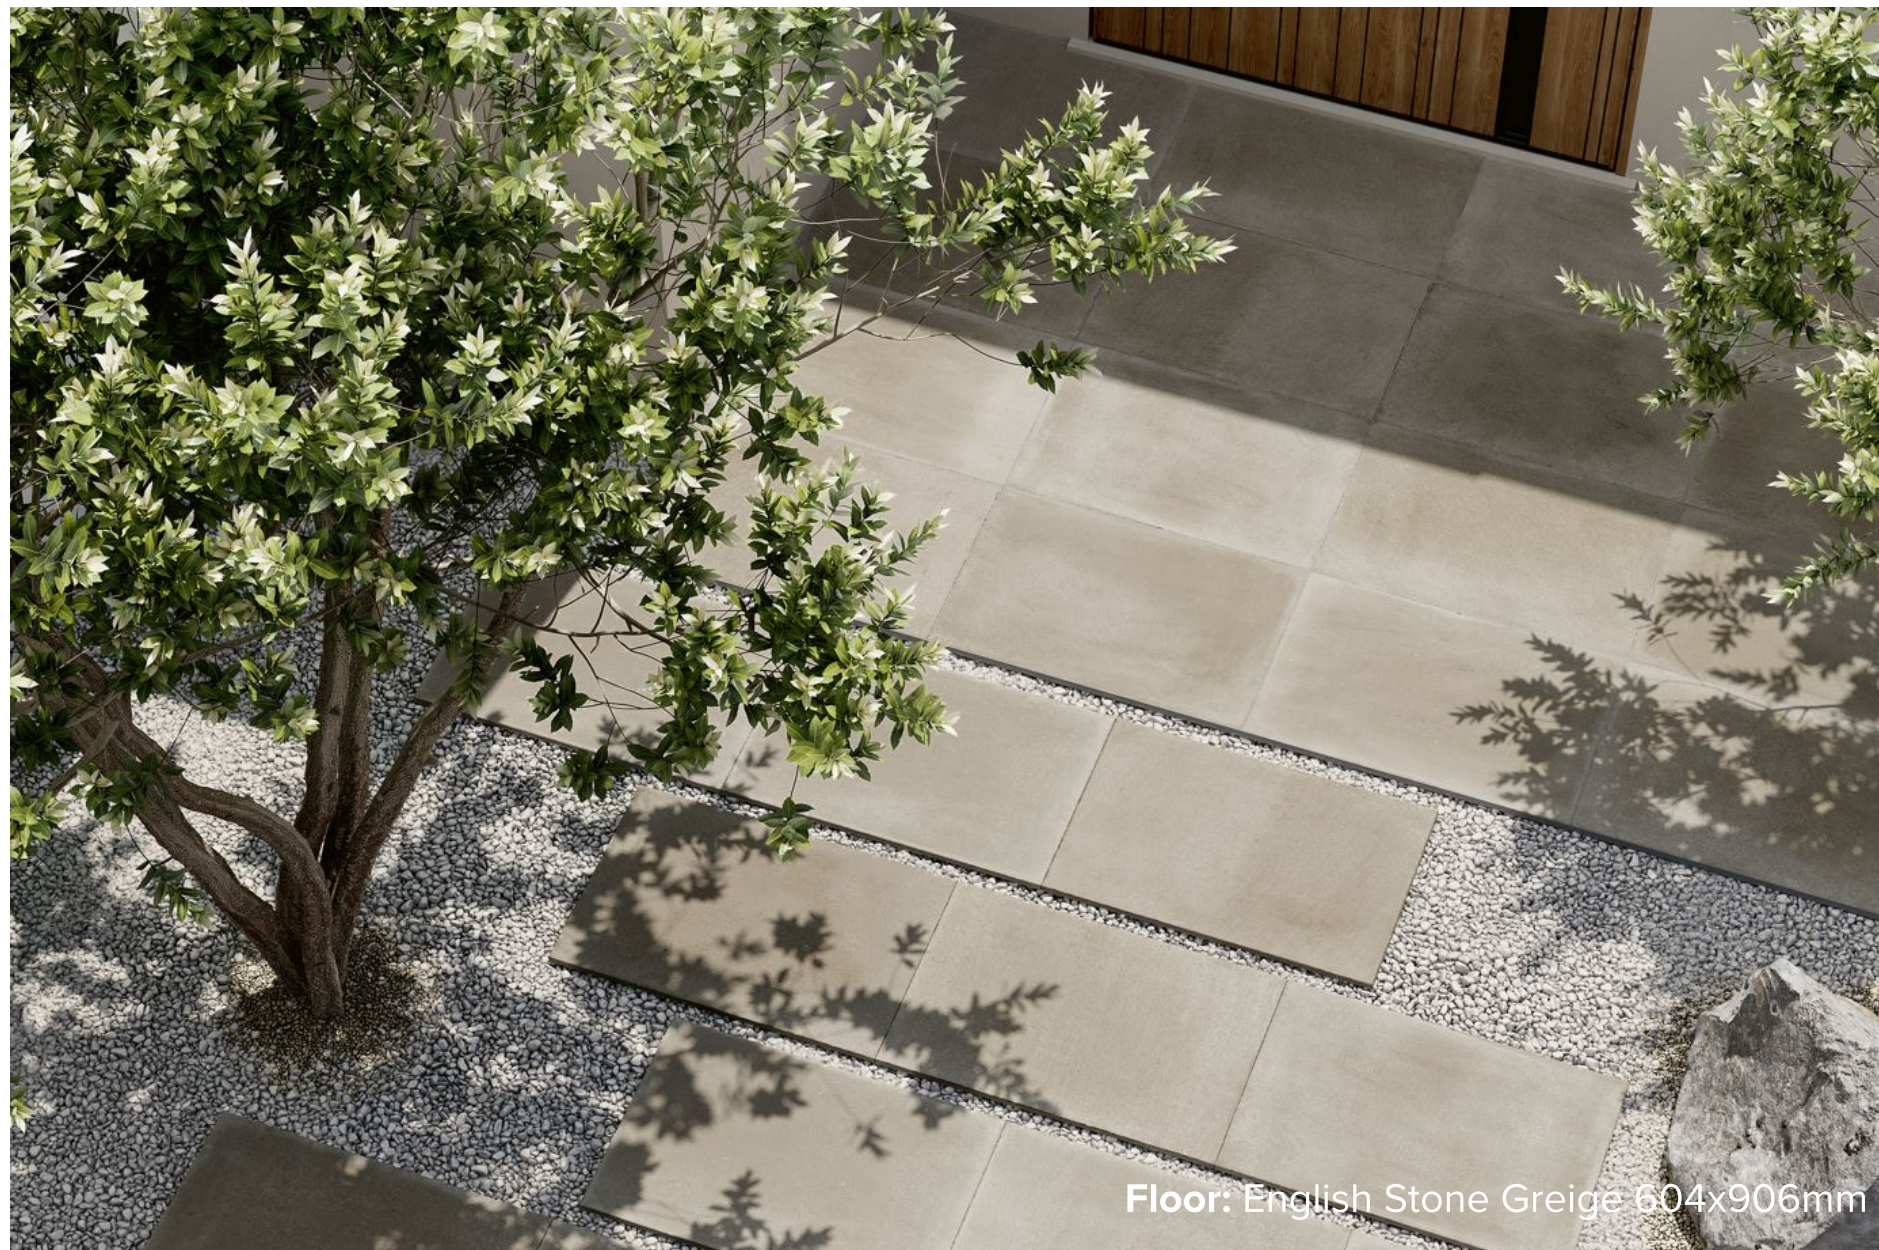

Floor: English Stone Ivory

ENGLISH STONE COLLECTION

A modern interpretation that retains all the light and elegance of original English Limestone. Available in a 604x906mm format and two stunning shades.

italiaceramics

ENGLISH STONE COLLECTION

PRODUCT TYPE: GLAZED PORCELAIN

COLOURS: GREIGE + IVORY

SIZES: 604x906mm

APPLICATION: WALL + FLOOR

FINISH: MATT + ANTI-SLIP

EDGE FINISH: RECTIFIED

PEI: 5

VARIATION: V2

SLIP RATING: MATT: P3 + ANTI-SLIP: P4

ENGLISH STONE GREIGE

Floor: English Stone Greige 604x906mm

604x906mm
MATT
2747

604x906mm
ANTISLIP
2746

ENGLISH STONE IVORY

Floor: English Stone Ivory

604x906mm
MATT
2749

604x906mm
ANTISLIP
2748

"Tiles for all lifestyles"

*Please note that colours and finishes presented in the display images may vary in real life.

Floor: English Stone Ivory