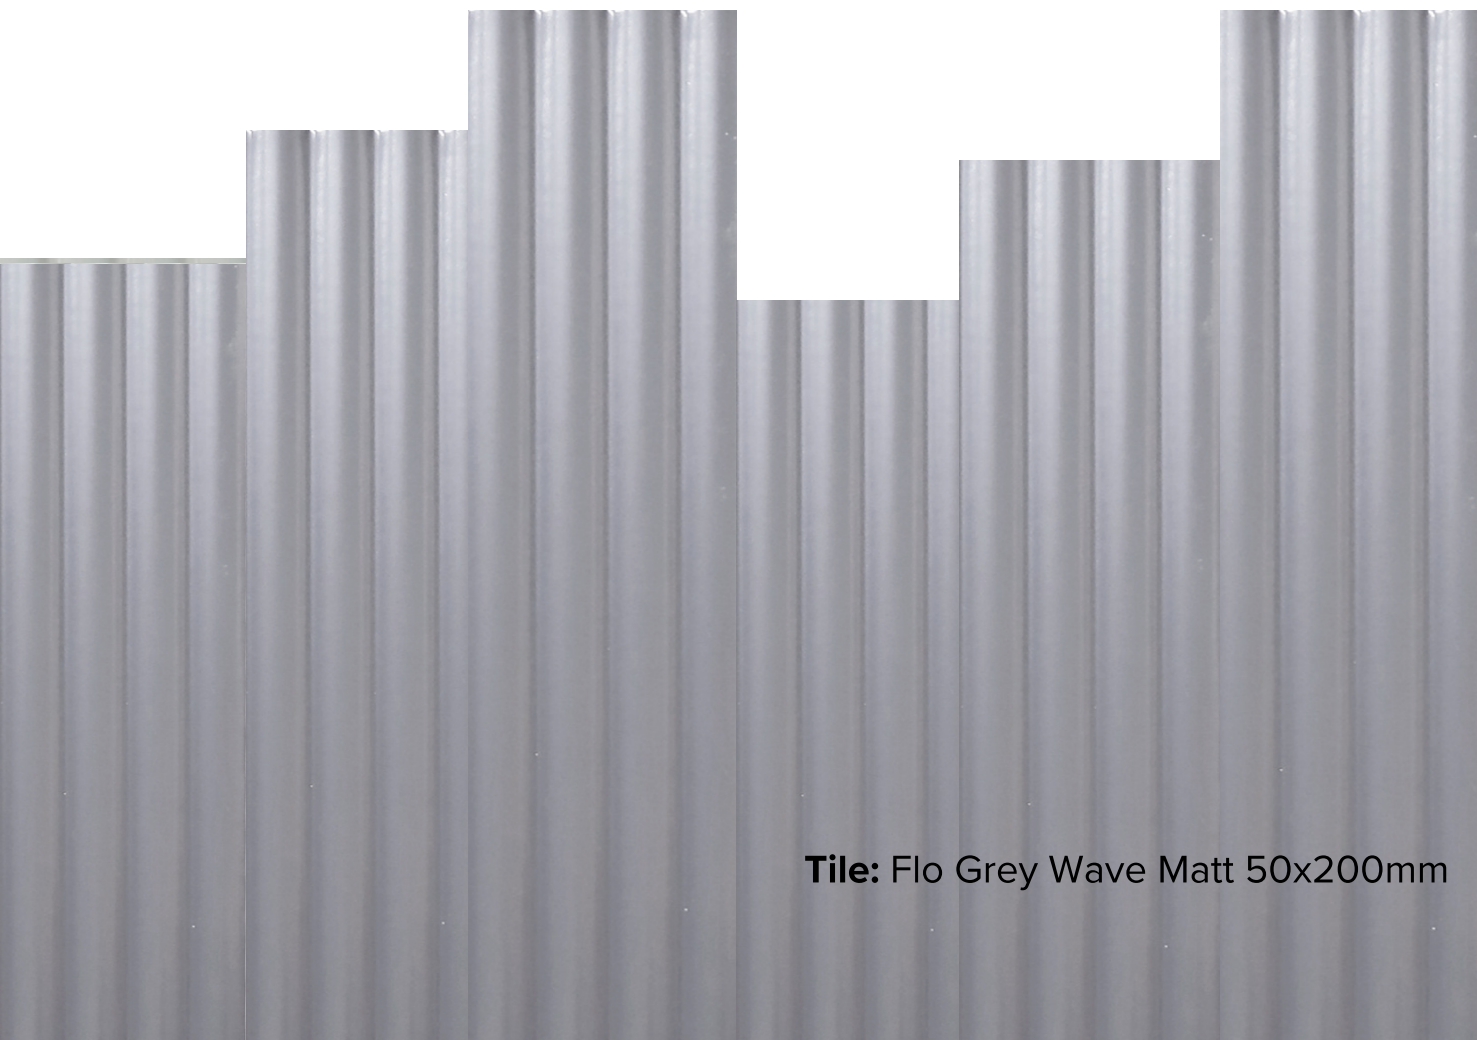

Wall: Flo Terra Wave 50x200mm

FLO COLLECTION

Flo, a collection full of vitality for a stimulating and complete tactile, as well as, visual experience. Consisting of 6 eclectic and sophisticated colours, from neutrals to striking hues, each shade infuses a different emotion, a new idea and inspiration. This blended range presents in both matt and gloss finishes, available in size 50x200mm.

Tile: Flo Bone Wave Matt 50x200mm

FLO BONE WAVE

50x200mm
NON-RECTIFIED
MATT
2451

50x200mm
NON-RECTIFIED
GLOSS
2445

Tile: Flo Bone Wave Gloss 50x200mm

Tile: Flo Grey Wave Gloss 50x200mm

Tile: Flo Grey Wave Matt 50x200mm