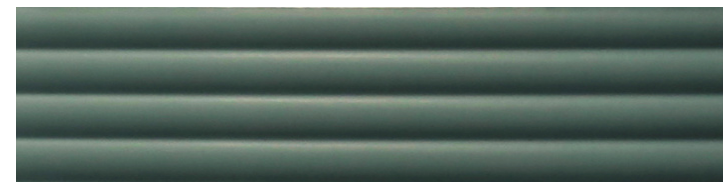

Tile: Flo Salvia Wave Gloss 50x200mm

FLO SALVIA WAVE

50x200mm
NON-RECTIFIED
MATT
2454