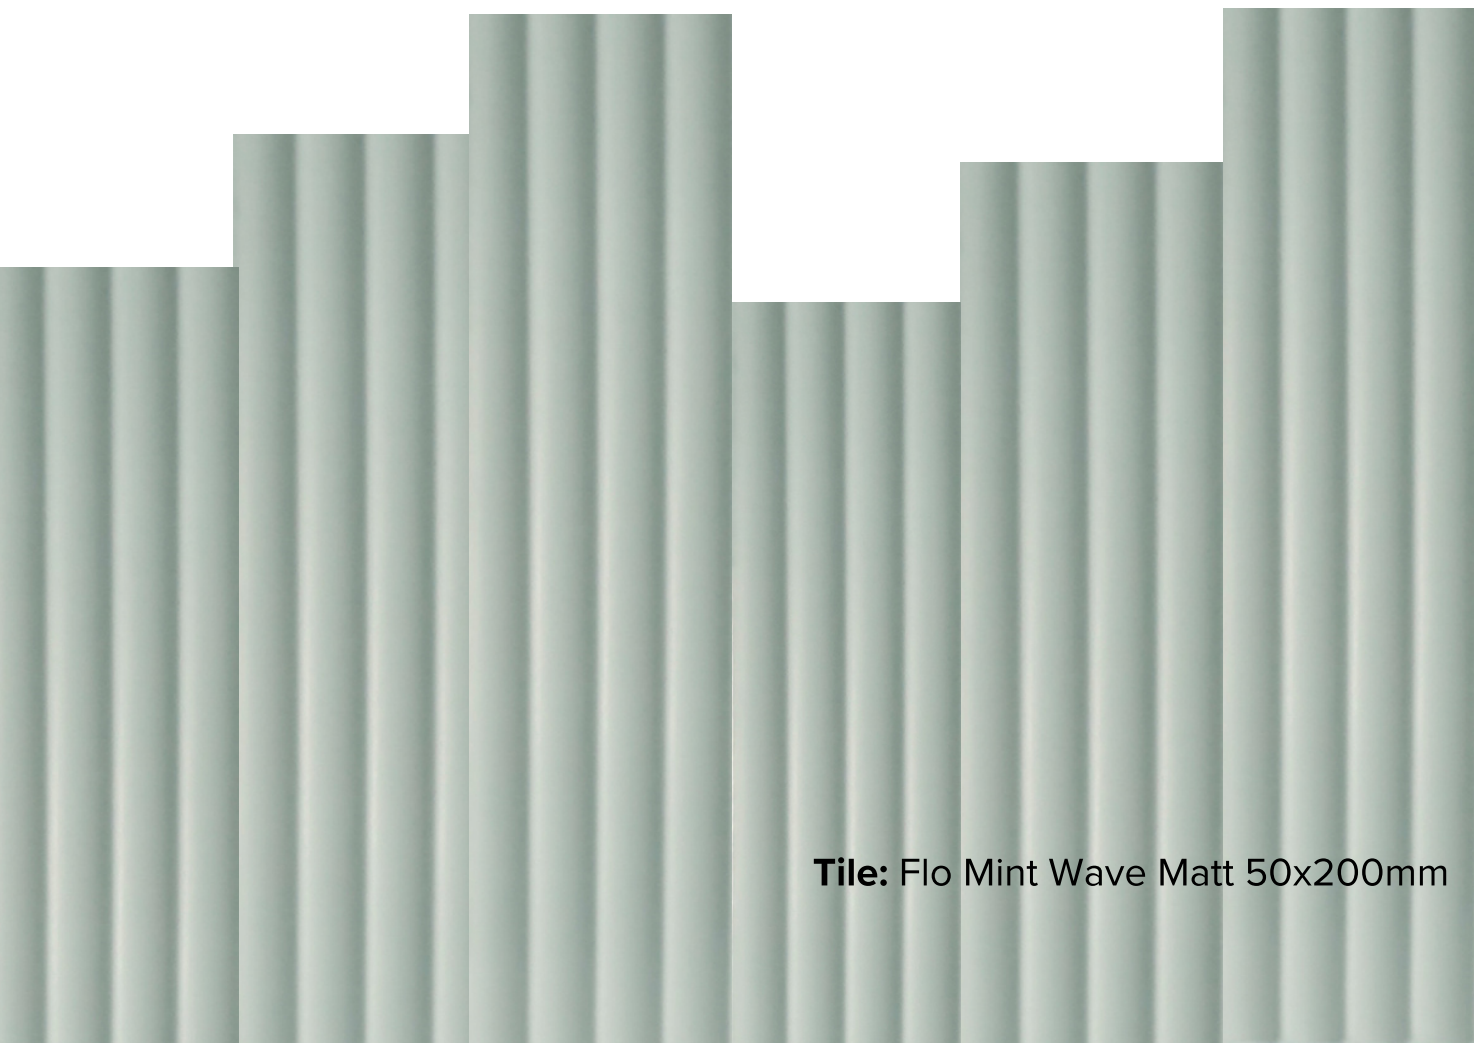

Tile: Flo Mint Wave Matt 50x200mm