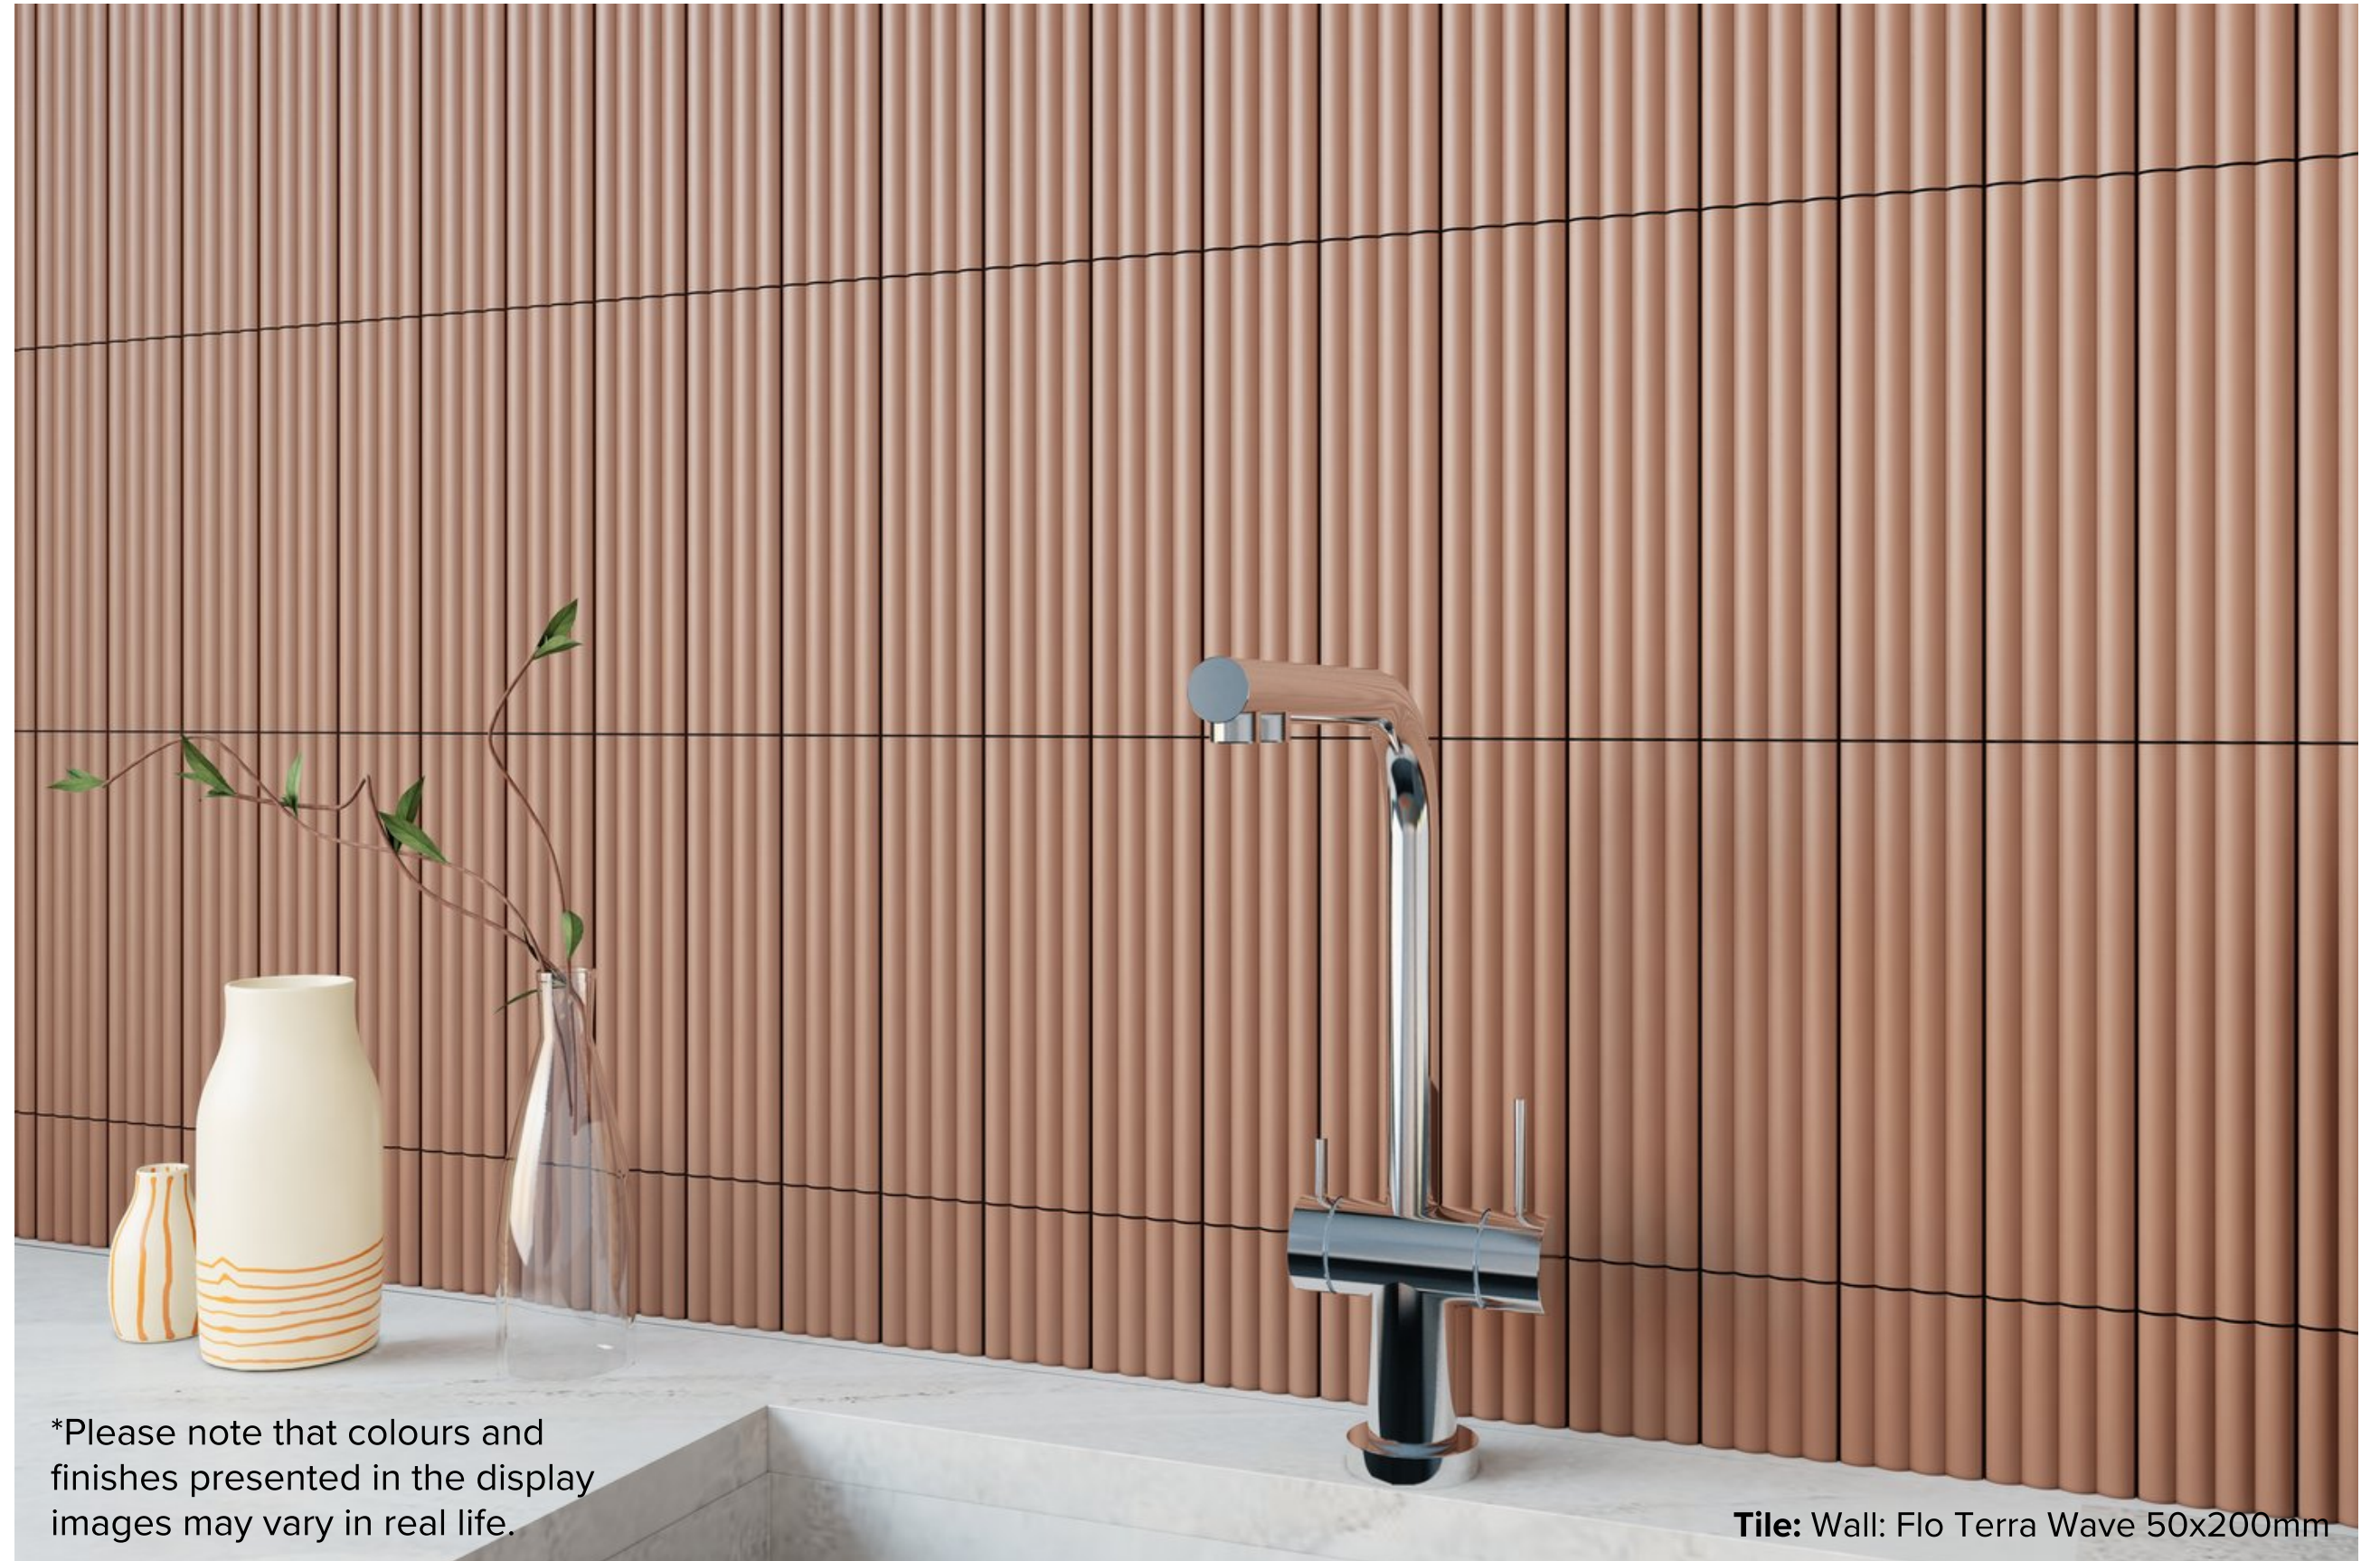

"Tiles for all lifestyles"

*Please note that colours and finishes presented in the display images may vary in real life.

Tile: Wall: Flo Terra Wave 50x200mm

Showroom: 55 Glynburn Road, Glynde | (08) 8336 2366 | italiaceramics.com.au