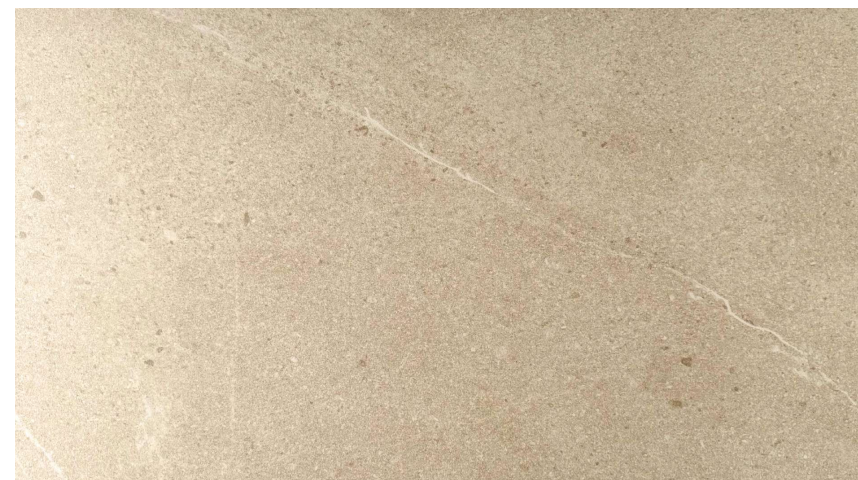

PEI: 5

VARIATION: V2

SLIP RATING: MATT (P3) + ANTISLIP (P4)

GARDA SAND

300x600mm
RECTIFIED
3247

600x1200mm
RECTIFIED
2541

600x600mm
RECTIFIED
2540

300x600mm
RECTIFIED
MATT - 2539
ANTISLIP - 2542