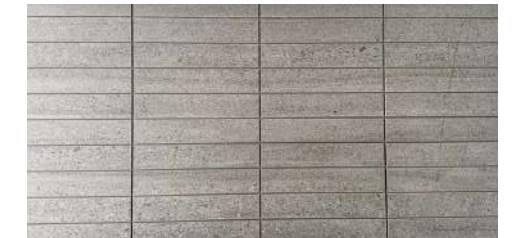

Tile: Garda Sand

GARDA ASH

Tile: Garda Ash

600x600mm
RECTIFIED
2793

300x600mm
RECTIFIED
MATT - 2789
ANTISLIP - 2797

300x600mm
RECTIFIED
3244

GARDA ARGENTO

Tile: Garda Argento