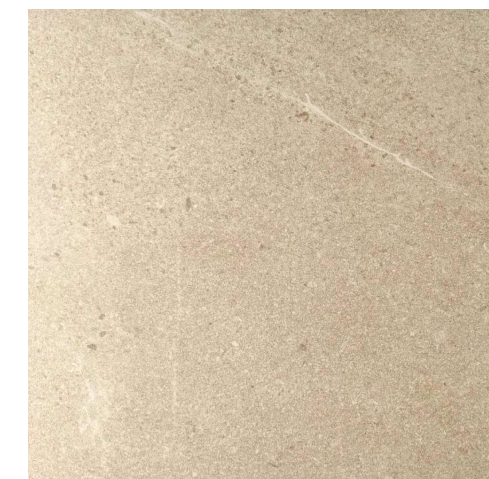

PEI: 5

VARIATION: V2

SLIP RATING: MATT (P3) + ANTISLIP (P4)

GARDA SAND

300x600mm
RECTIFIED
3247

600x1200mm
RECTIFIED
2541

600x600mm
RECTIFIED
2540

300x600mm
RECTIFIED
MATT - 2539
ANTISLIP - 2542