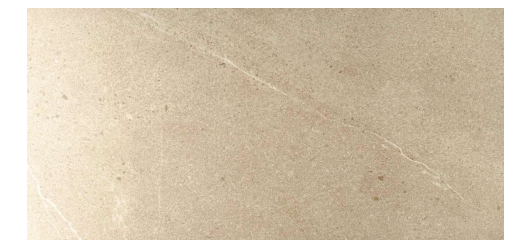

PEI: 5

VARIATION: V2

SLIP RATING: MATT (P3) + ANTISLIP (P4)

GARDA SAND

300x600mm
RECTIFIED
3247

600x1200mm
RECTIFIED
2541

600x600mm
RECTIFIED
2540

300x600mm
RECTIFIED
MATT - 2539
ANTISLIP - 2542