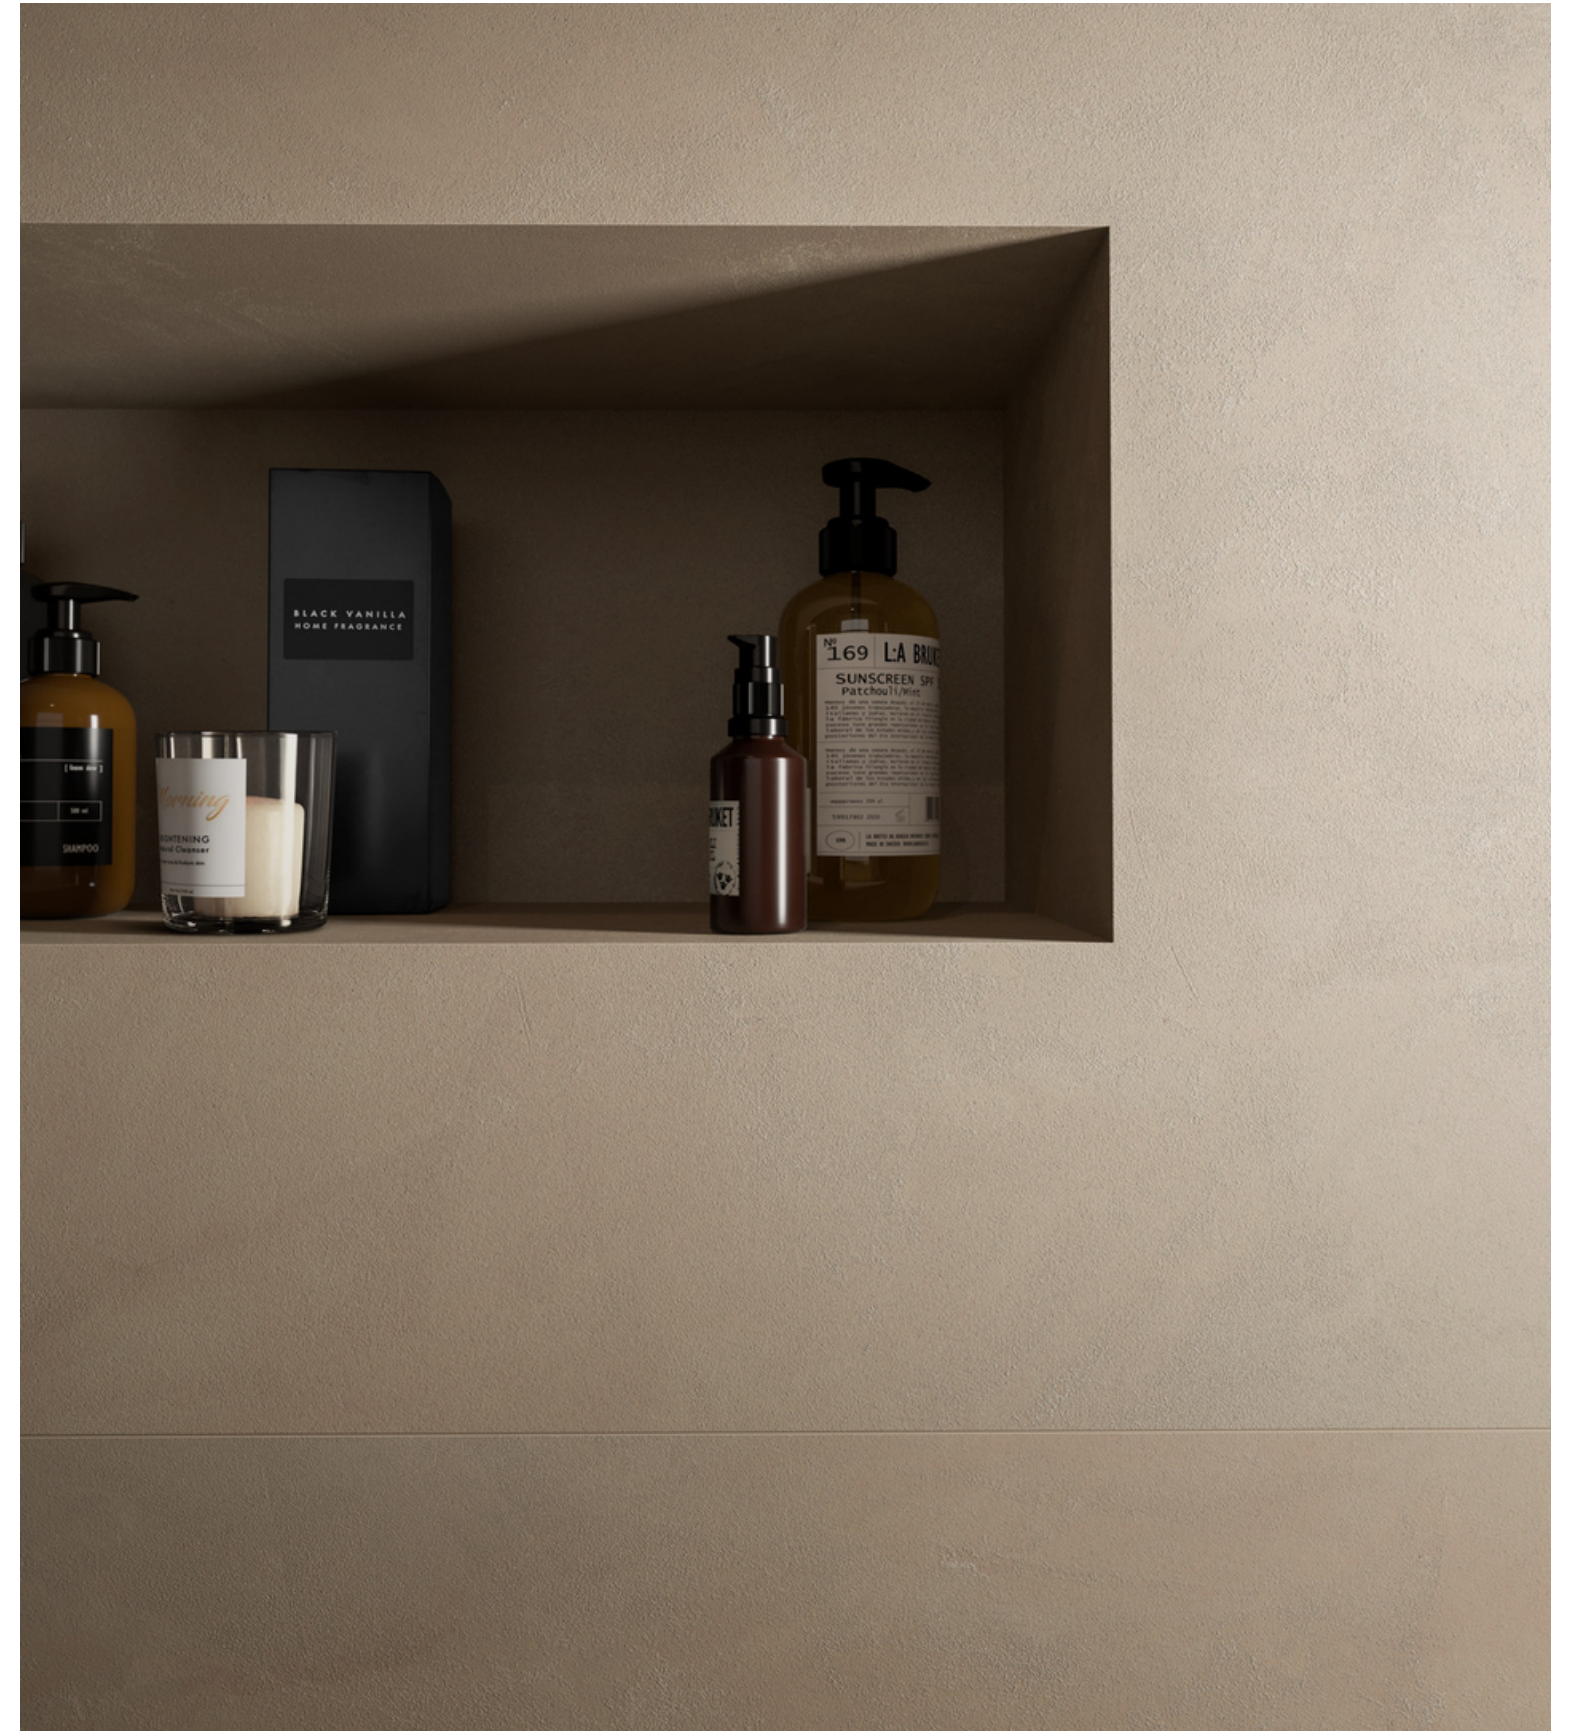

GRANDE RESIN COLLECTION

The fluid consistency of resins is translated into a ceramic language with highly contemporary tones. 8 solid colours, in the unusual 1200x2780mm size and 6mm thickness, intended for use continually or in dialogue with antique marbles and oaks, like a ceramic wallpaper with a distinctive chromatic and decorative consistency.

APPLICATION: WALL + FLOOR

FINISH: MATT

EDGE FINISH: RECTIFIED

PEI: N/A

VARIATION: N/A

SLIP RATING: N/A

GRANDE RESIN

11 COLOURS

BIANCO

VERDERAME

AVANA

ROSA ANTICO

VERDE SALVIA

ROSSO MATTONE

GRIGIO

BEIGE