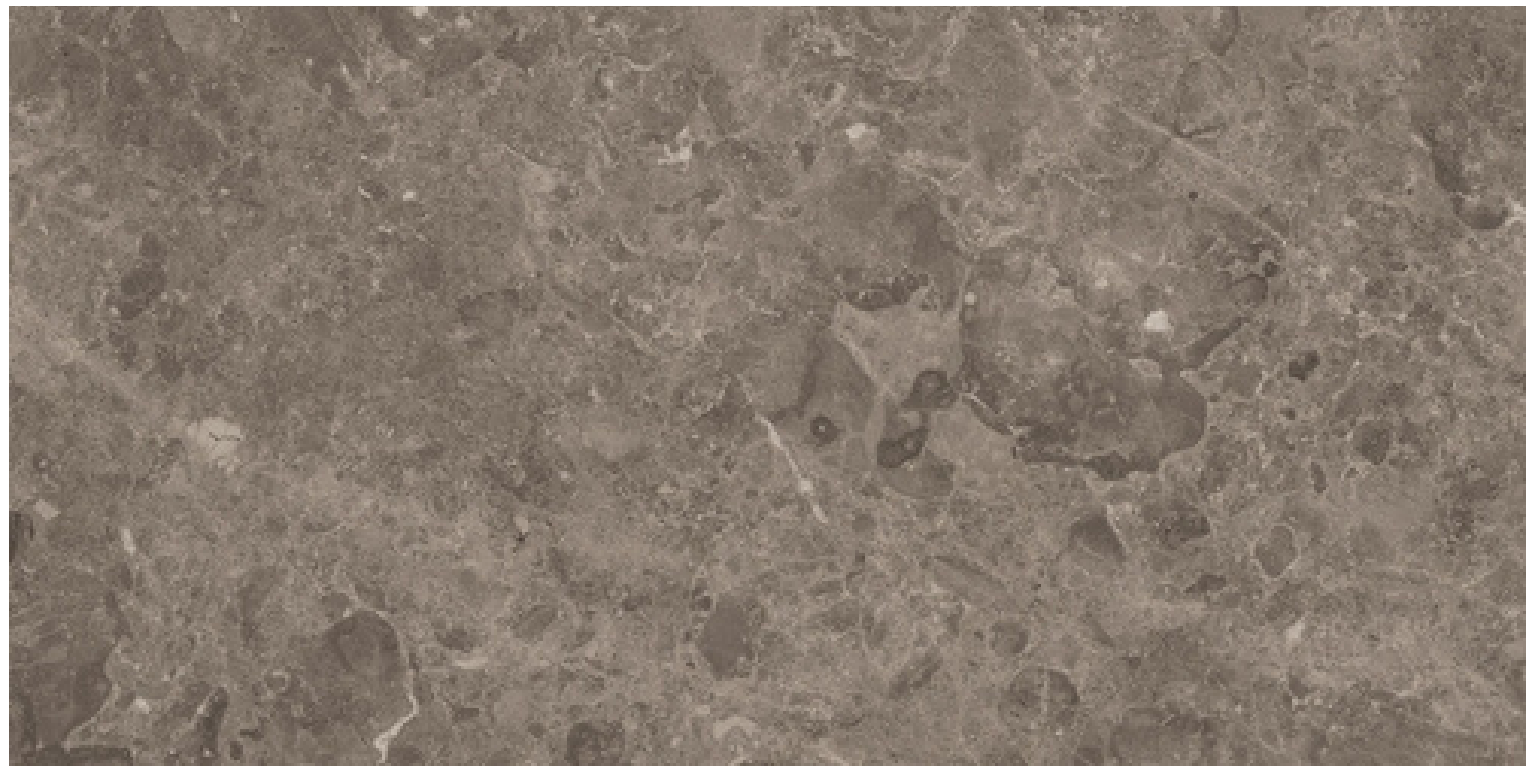

1600 x 3200 x 6mm
SATIN
2135

Back Wall: Grande Stone Metal Corton
1600 x 3200 x 6mm

GRANDE STONE METAL CORTON

1600 x 3200 x 6mm
SATIN
2137

"Tiles for all lifestyles"

*Please note that colours and finishes presented in the display images may vary in real life.