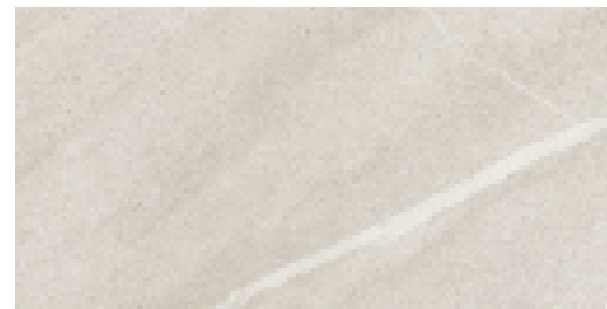

LIMESTONE AVORIO

300x600mm
THICKNESS: 9.5mm
1525
8PC/BOX