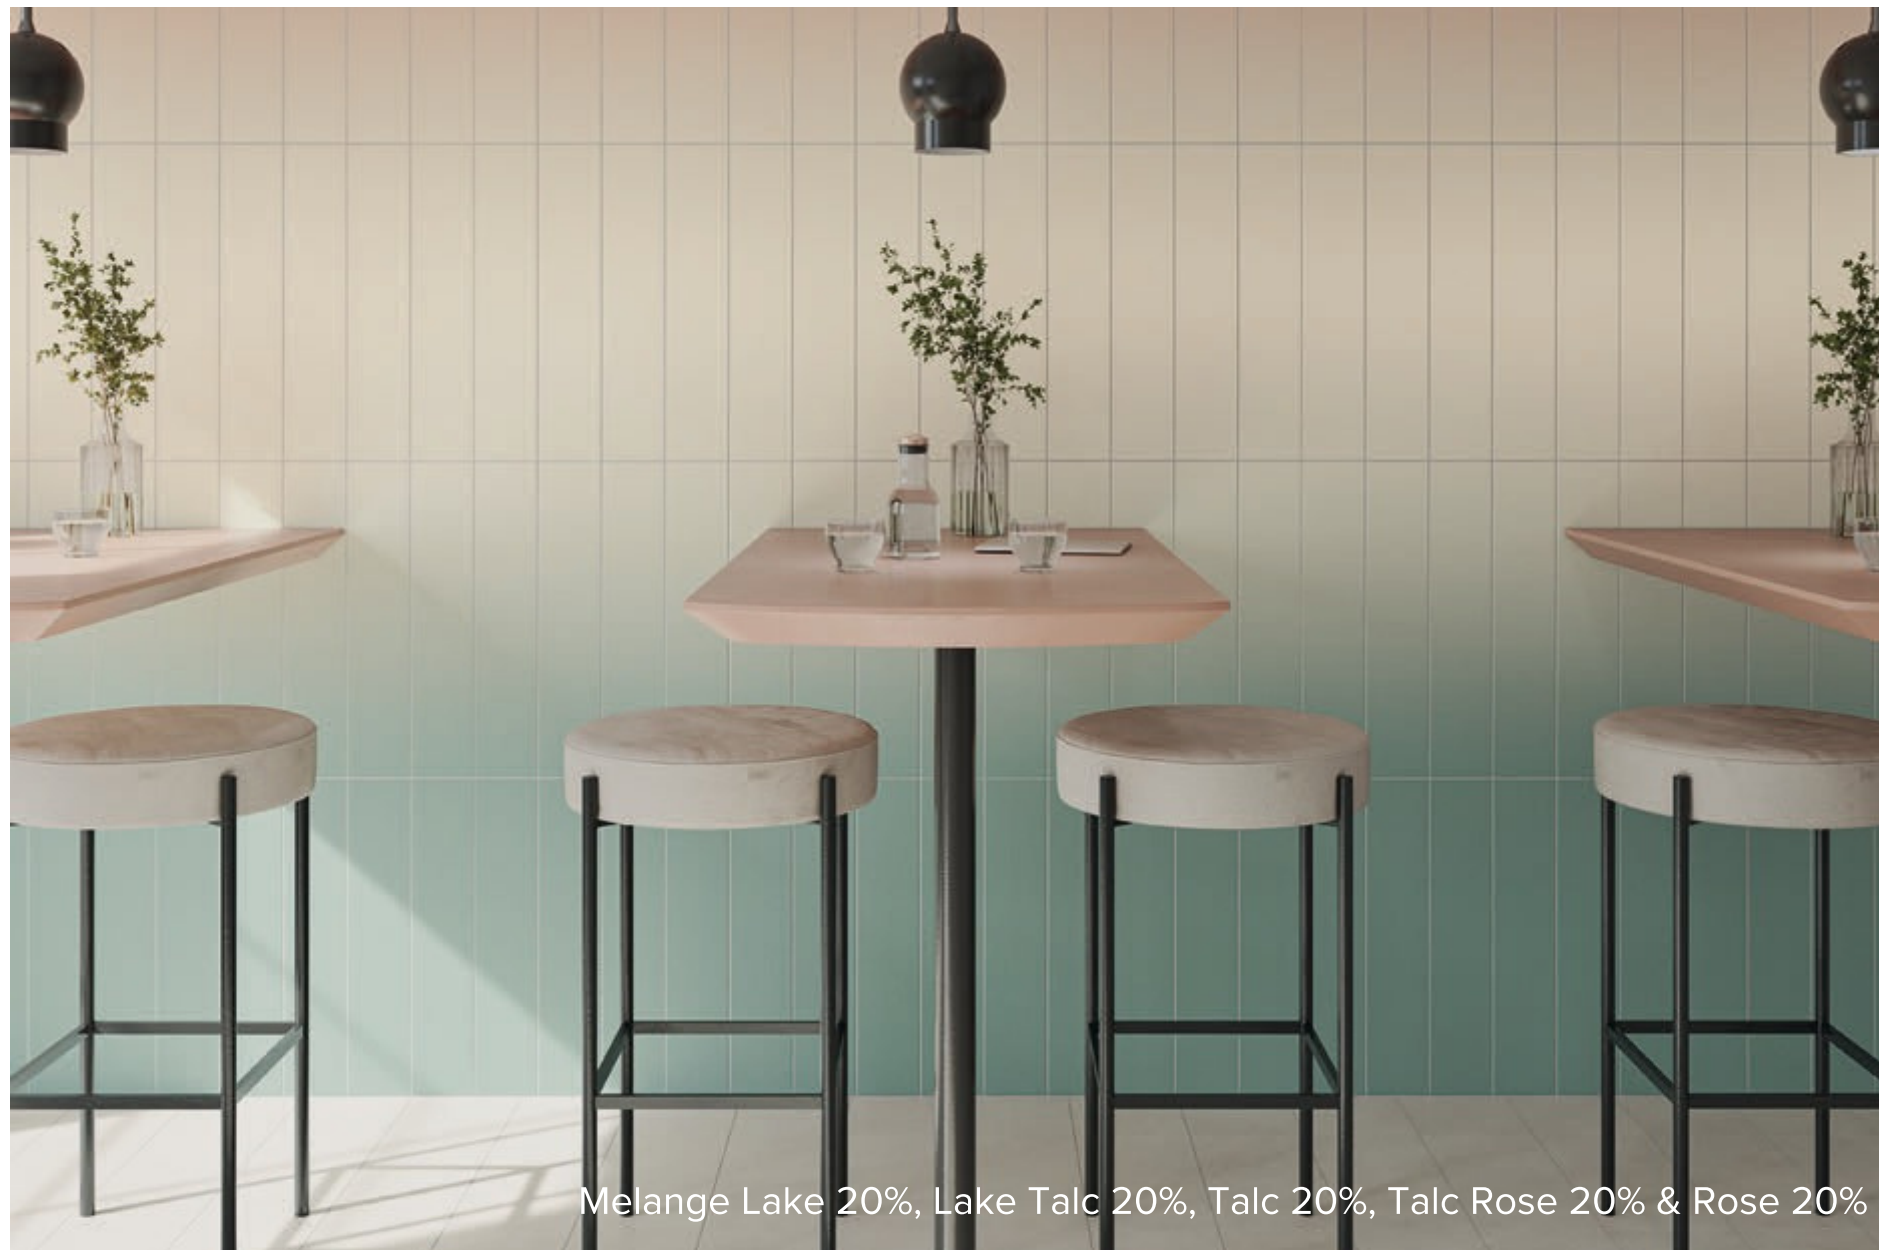

MELANGE COLLECTION

Melange Lake 20%, Lake Talc 20%, Talc 20%, Talc Rose 20% & Rose 20%

COLOURS: MULTIPLE

SIZES: 107x542mm

THICKNESS: 7,5mm

APPLICATION: WALL

STAIN RESISTANCE: CLASS 5

CHEMICAL RESISTANCE: GHA

CRAZING RESISTANCE: PASS

VARIATION: V1

FINISH: MATT