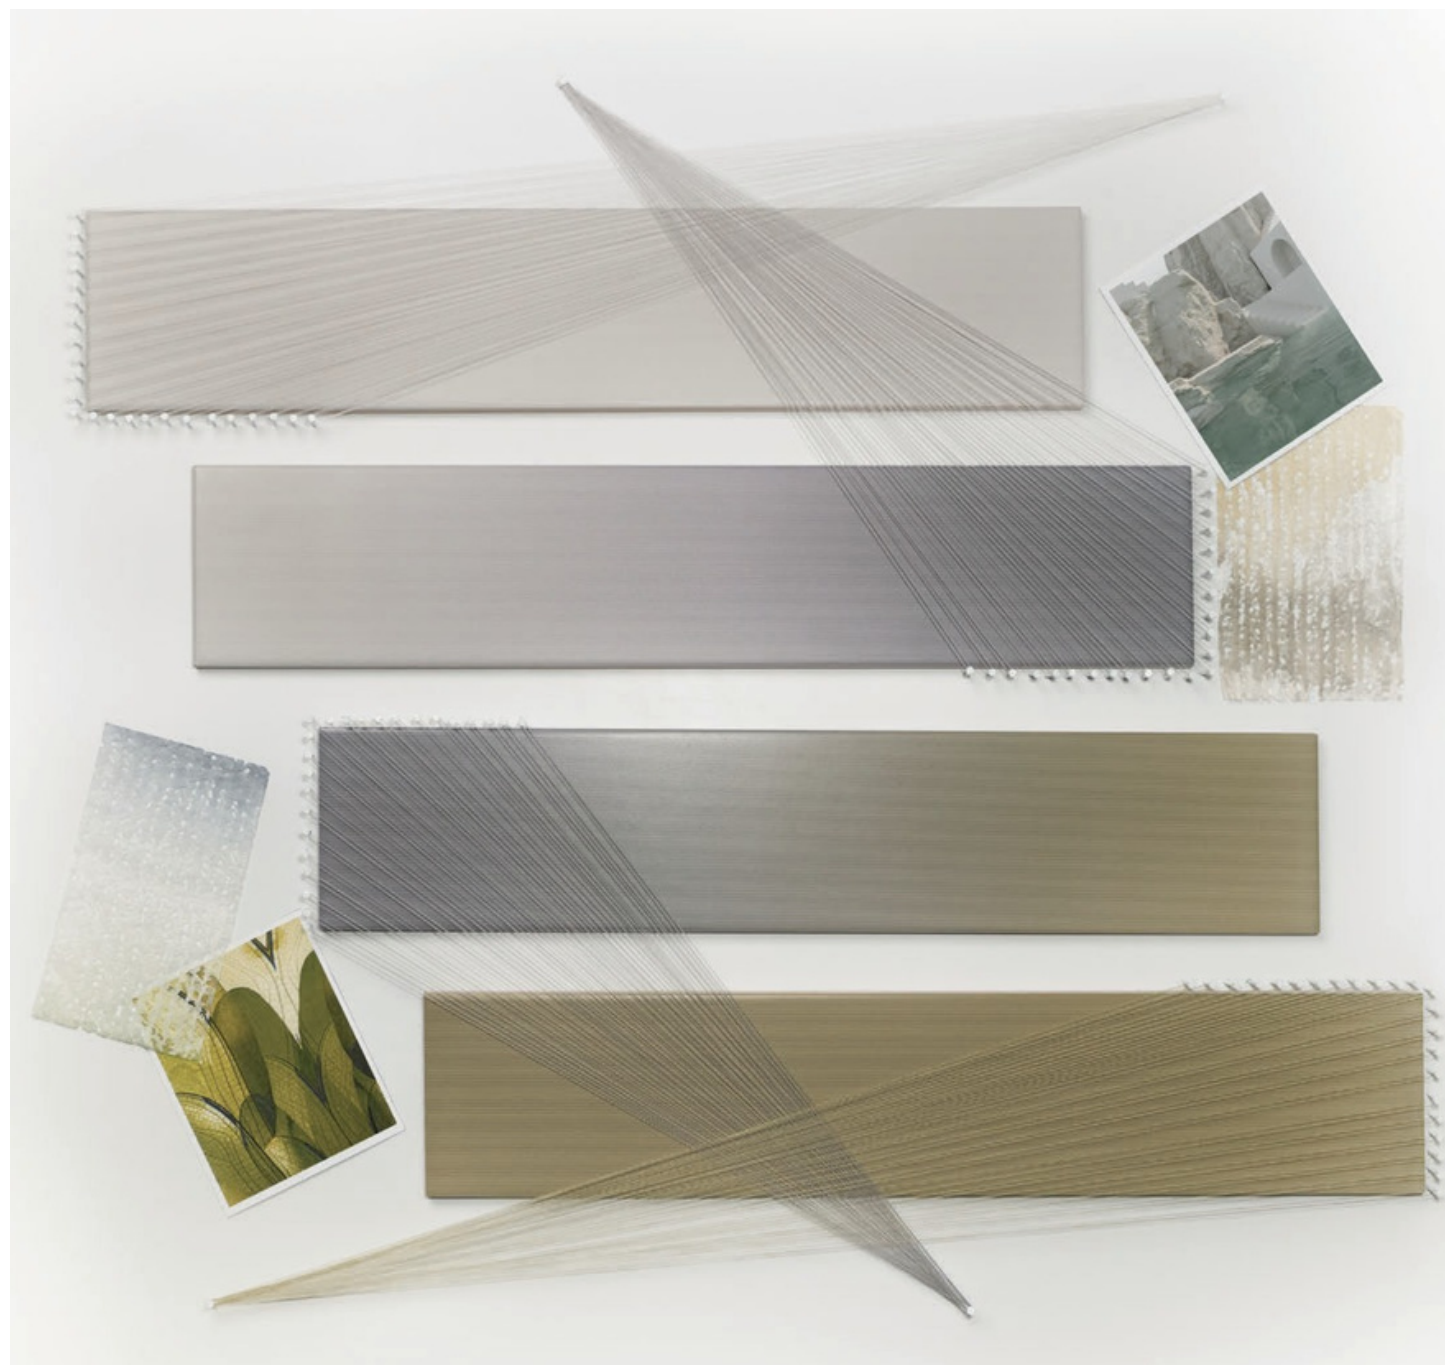

Melange Khaki 25%, Khaki Sea 12,5%, Sea 25%, Sea Cloud 12,5% & Cloud 25%