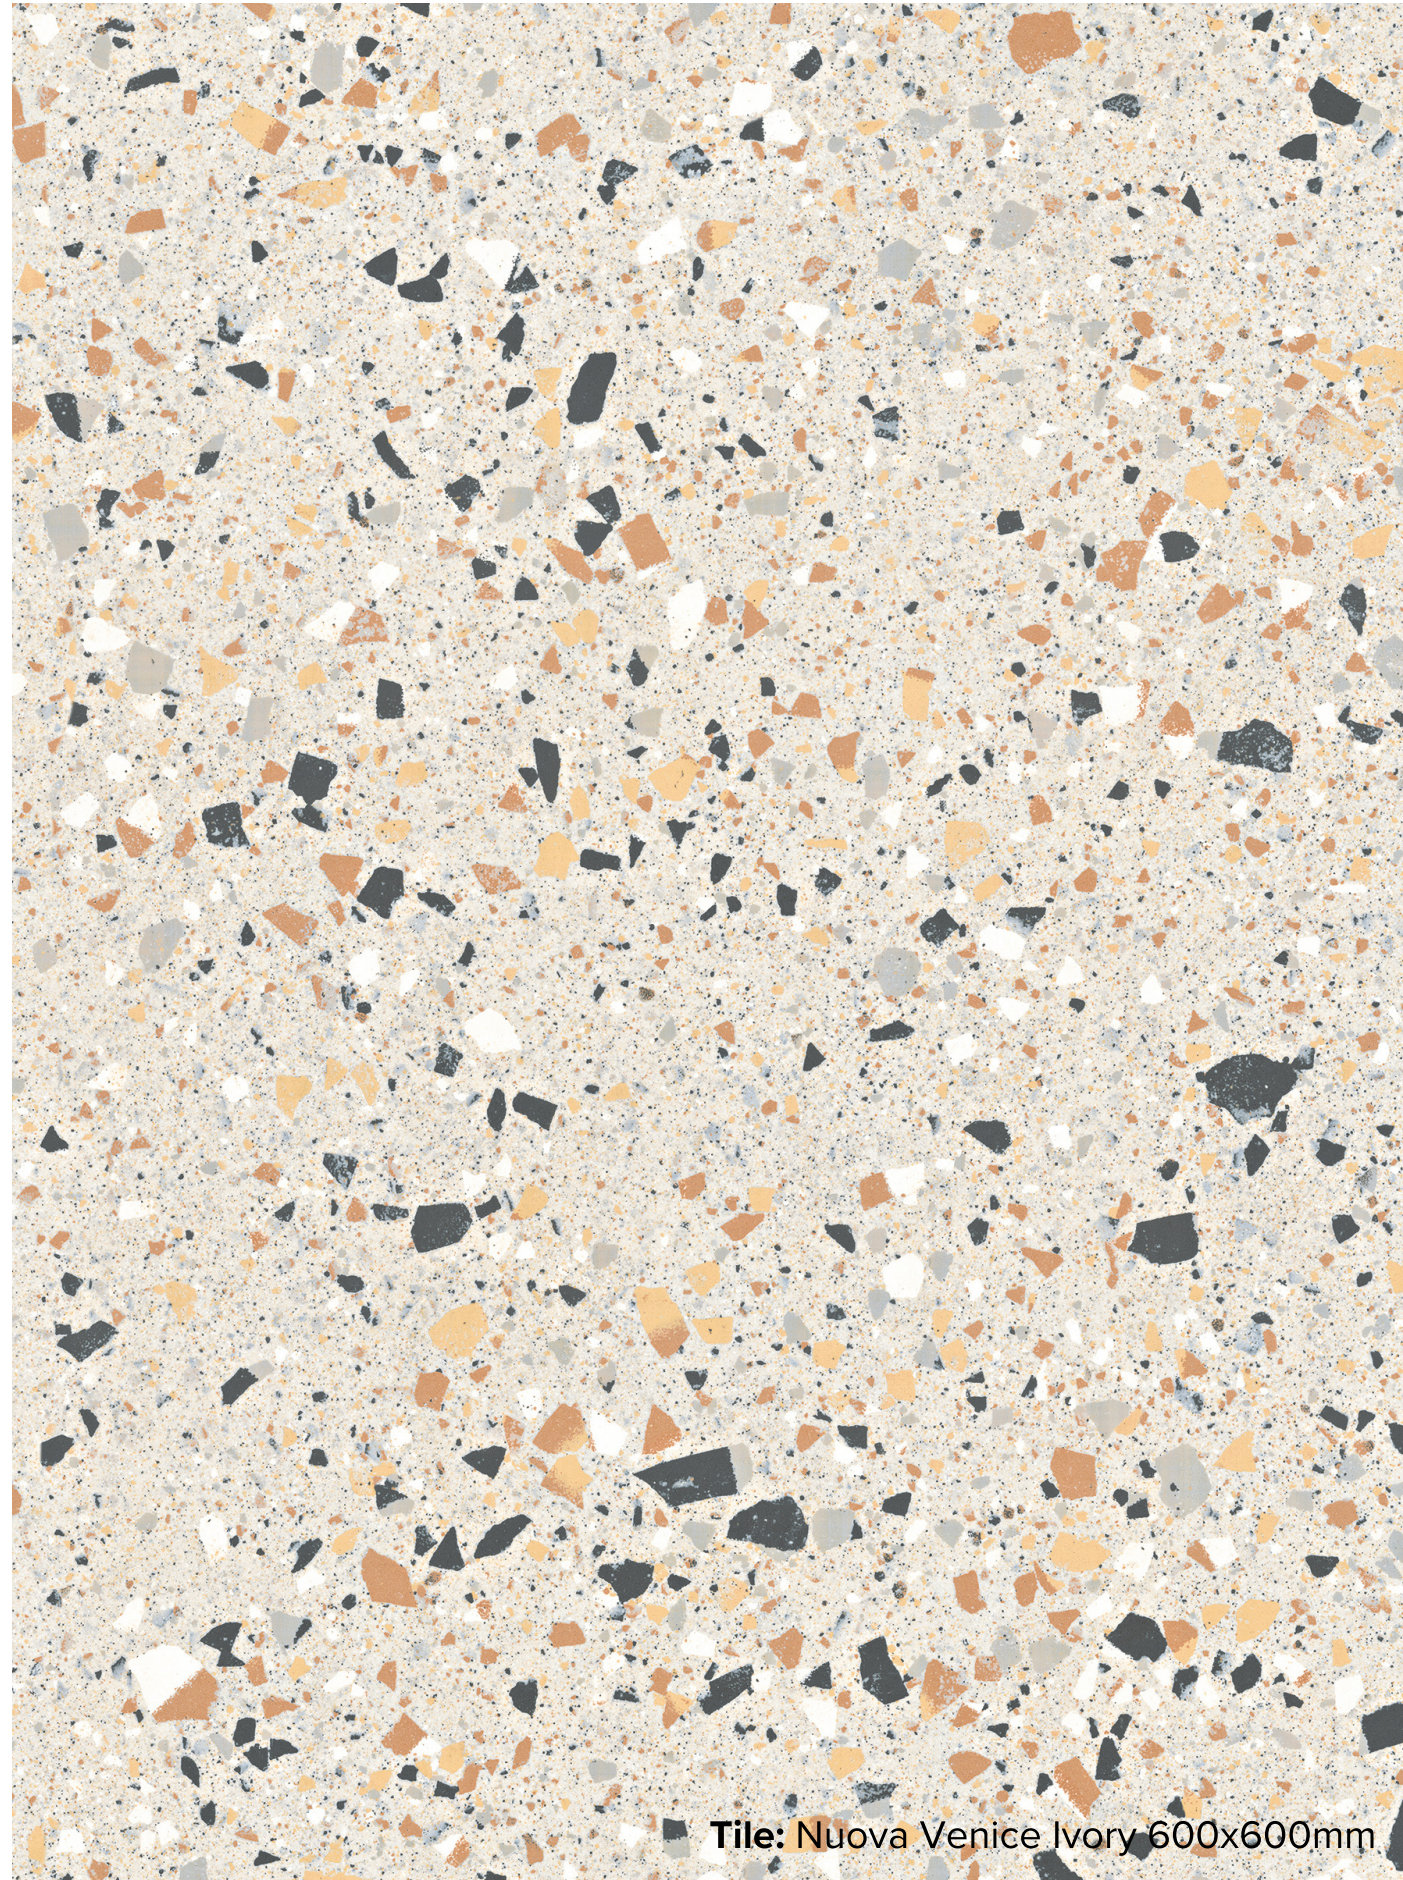

italiaceramics

NUOVA VENICE COLLECTION

PRODUCT TYPE: GLAZED PORCELAIN

COLOURS: IVORY

SIZES: 600x600mm

APPLICATION: WALL + FLOOR

FINISH: MATT

EDGE FINISH:

PEI: 4

VARIATION: V1

SLIP RATING: P3

NUOVA VENICE IVORY

Tile: Nuova Venice Ivory 600x600mm

600x600mm
RECTIFIED
2405

"Tiles for all lifestyles"

*Please note that colours and finishes presented in the display images may vary in real life.