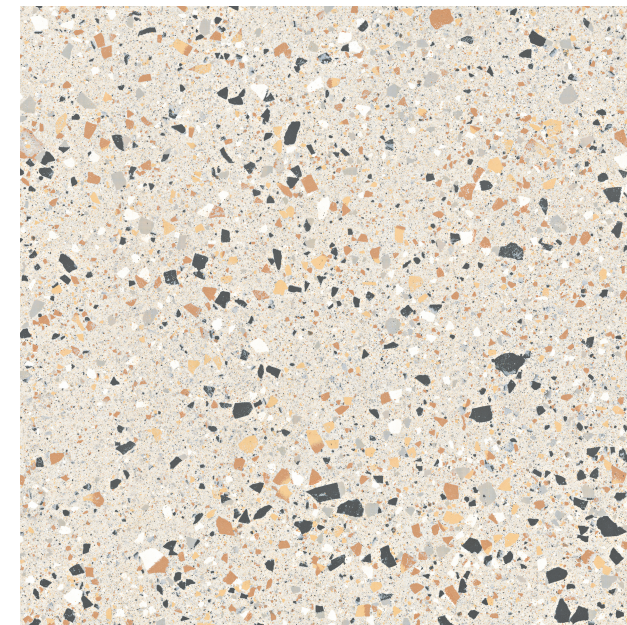

PEI: 4

VARIATION: V1

SLIP RATING: P3

NUOVA VENICE IVORY

Tile: Nuova Venice Ivory 600x600mm

600x600mm
RECTIFIED
2405

"Tiles for all lifestyles"

*Please note that colours and finishes presented in the display images may vary in real life.