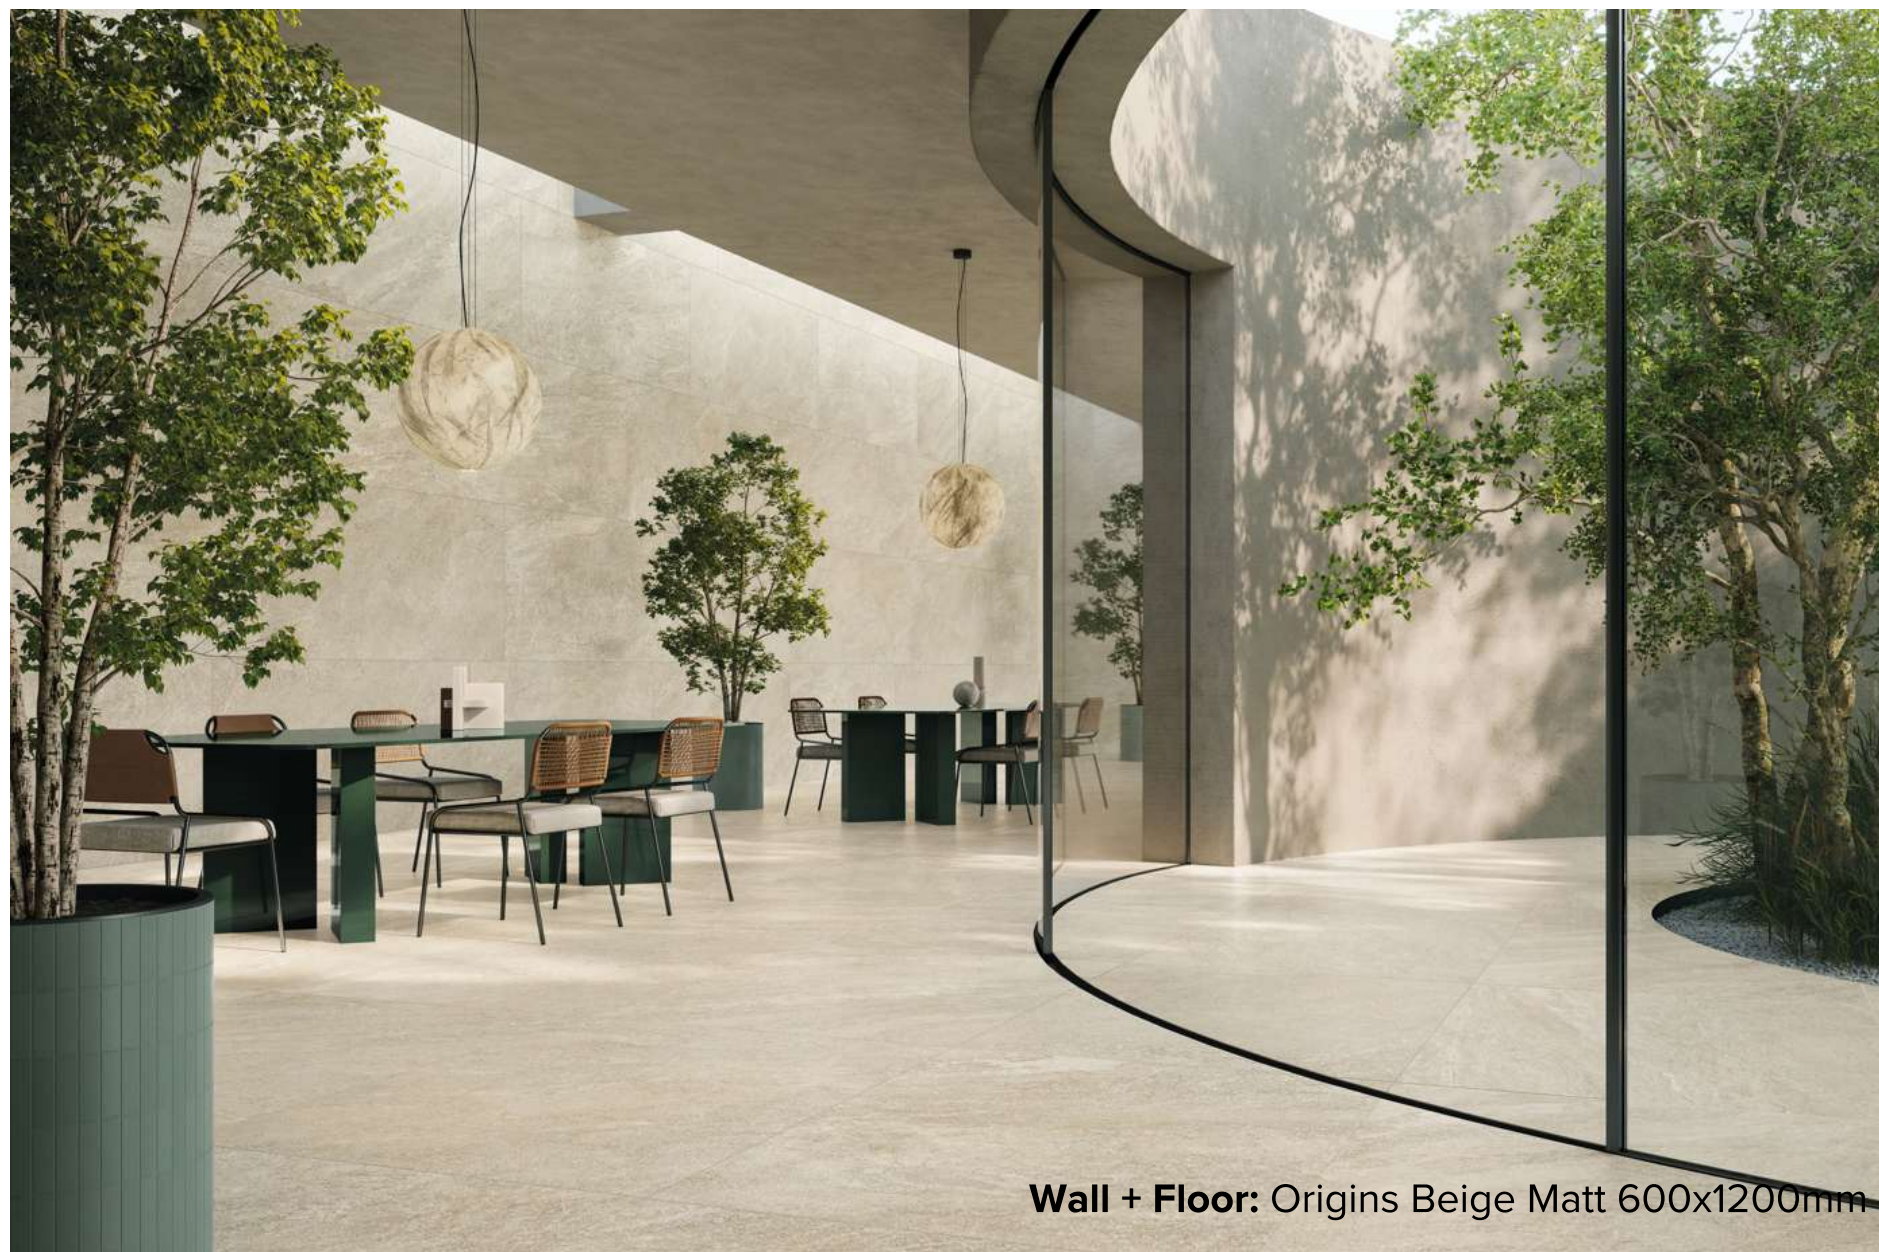

ORIGINS COLLECTION

A contemporary interpretation of quartzite, this collection is enriched with innovative digital technology that creates unprecedented graphic textures and depth.

Floor + Wall: Origins Dark Matt 600x1200mm

italiaceramics

ORIGINS COLLECTION

Wall + Floor: Origins Beige Matt 600x1200mm

PRODUCT TYPE: GLAZED PORCELAIN

COLOURS: WHITE + SILVER + BEIGE + TAUPE + DARK

SIZES: 600x1200mm

APPLICATION: WALL + FLOOR

FINISH: DECOR + MATT

EDGE FINISH: RECTIFIED

PEI: 5

VARIATION: V3

SLIP RATING: P3

ORIGINS WHITE

Wall + Floor: Origins White Matt 600x1200mm

600x1200mm
MATT
3355

600x1200mm
LINE DECOR
2434