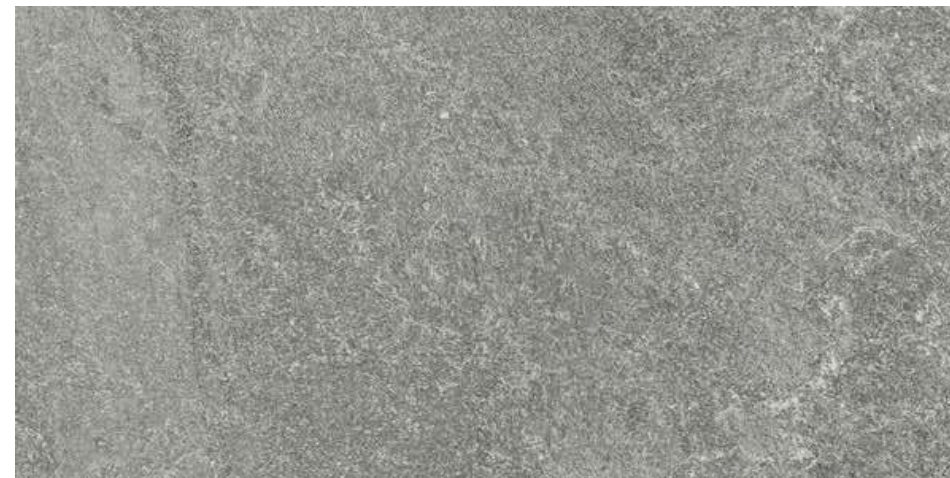

italiaceramics

ORIGINS COLLECTION

Wall + Floor: Origins Beige Matt 600x1200mm

PRODUCT TYPE: GLAZED PORCELAIN

COLOURS: WHITE + SILVER + BEIGE + TAUPE + DARK

SIZES: 600x1200mm

APPLICATION: WALL + FLOOR

FINISH: DECOR + MATT

EDGE FINISH: RECTIFIED

PEI: 5

VARIATION: V3

SLIP RATING: P3

ORIGINS WHITE

Wall + Floor: Origins White Matt 600x1200mm

600x1200mm
MATT
3355

600x1200mm
LINE DECOR
2434

ORIGINS SILVER

600x1200mm
MATT
3353

600x1200mm
LINE DECOR
2439

Wall: Origins Silver Matt 600x1200mm

ORIGINS BEIGE

Wall: Origins Beige Line Decor 600x1200mm

600x1200mm
MATT
3350

600x1200mm
LINE DECOR
2432