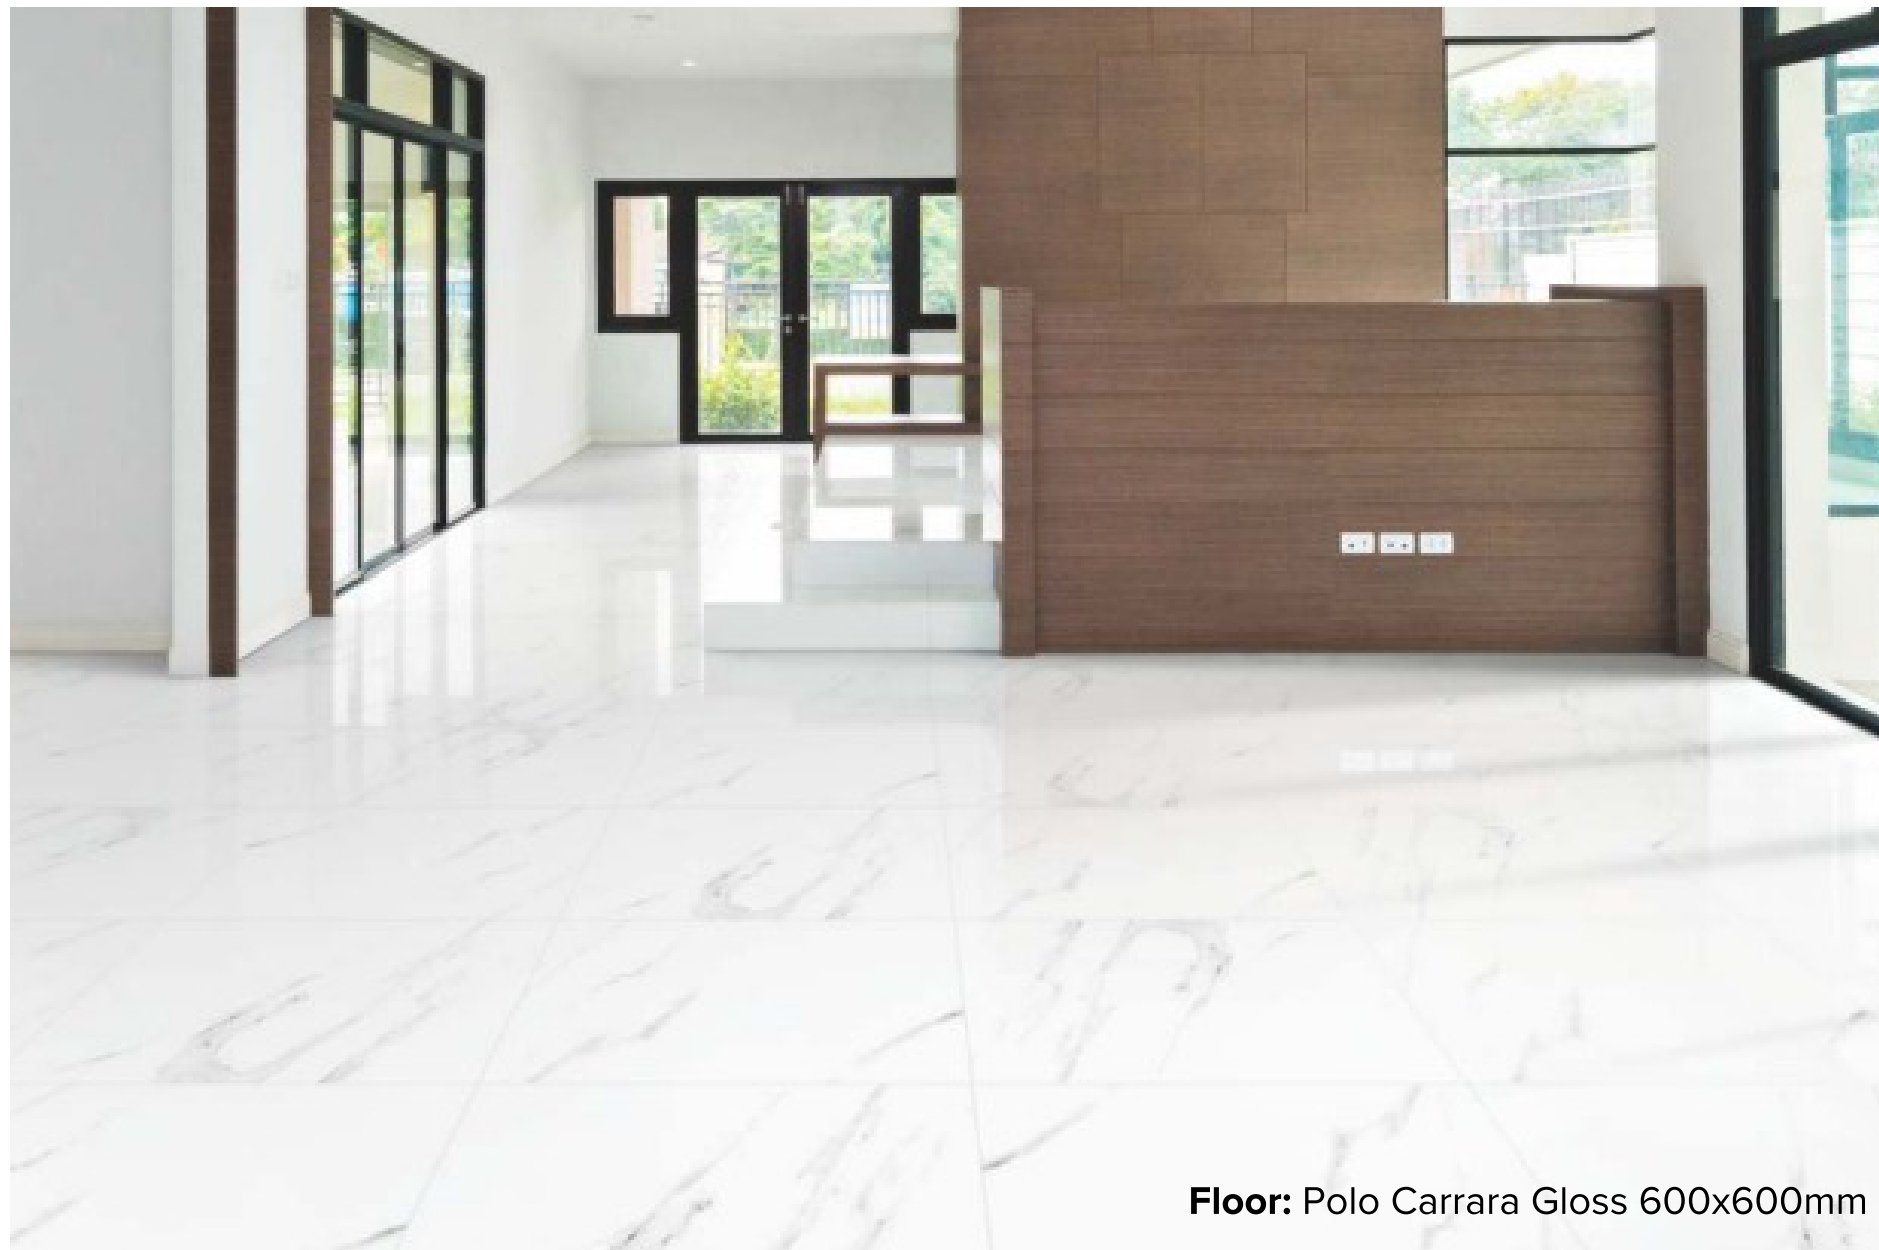

POLO CARRARA COLLECTION

The Polo Carrara marble look collection seamlessly blends elegance and sophistication with its distinctive grey veins. Suitable for floors and walls, it comes in both gloss and matt finishes. This tile enriches any interior with its diverse finish options, adding a touch of luxury to any space.

Floor: Polo Carrara Gloss 600x600mm

italiaceramics

POLO CARRARA COLLECTION

Floor: Polo Carrara Gloss 600x600mm

PRODUCT TYPE: GLAZED PORCELAIN

COLOURS: WHITE

SIZES: 300x600mm + 600x600mm + 600x1200mm

APPLICATION: WALL + FLOOR

FINISH: MATT + GLOSS

EDGE FINISH: RECTIFIED

PEI: 3

VARIATION: V2

SLIP RATING: N/A

POLO CARRARA COLOUR

Floor: Polo Carrara Gloss 600x600mm

MATT FINISH

2567 - 300x600mm

2569 - 600x600mm

2571 - 600x1200mm

GLOSS FINISH

2566 - 300x600mm

2568 - 600x600mm

2570 - 600x1200mm

"Tiles for all lifestyles"