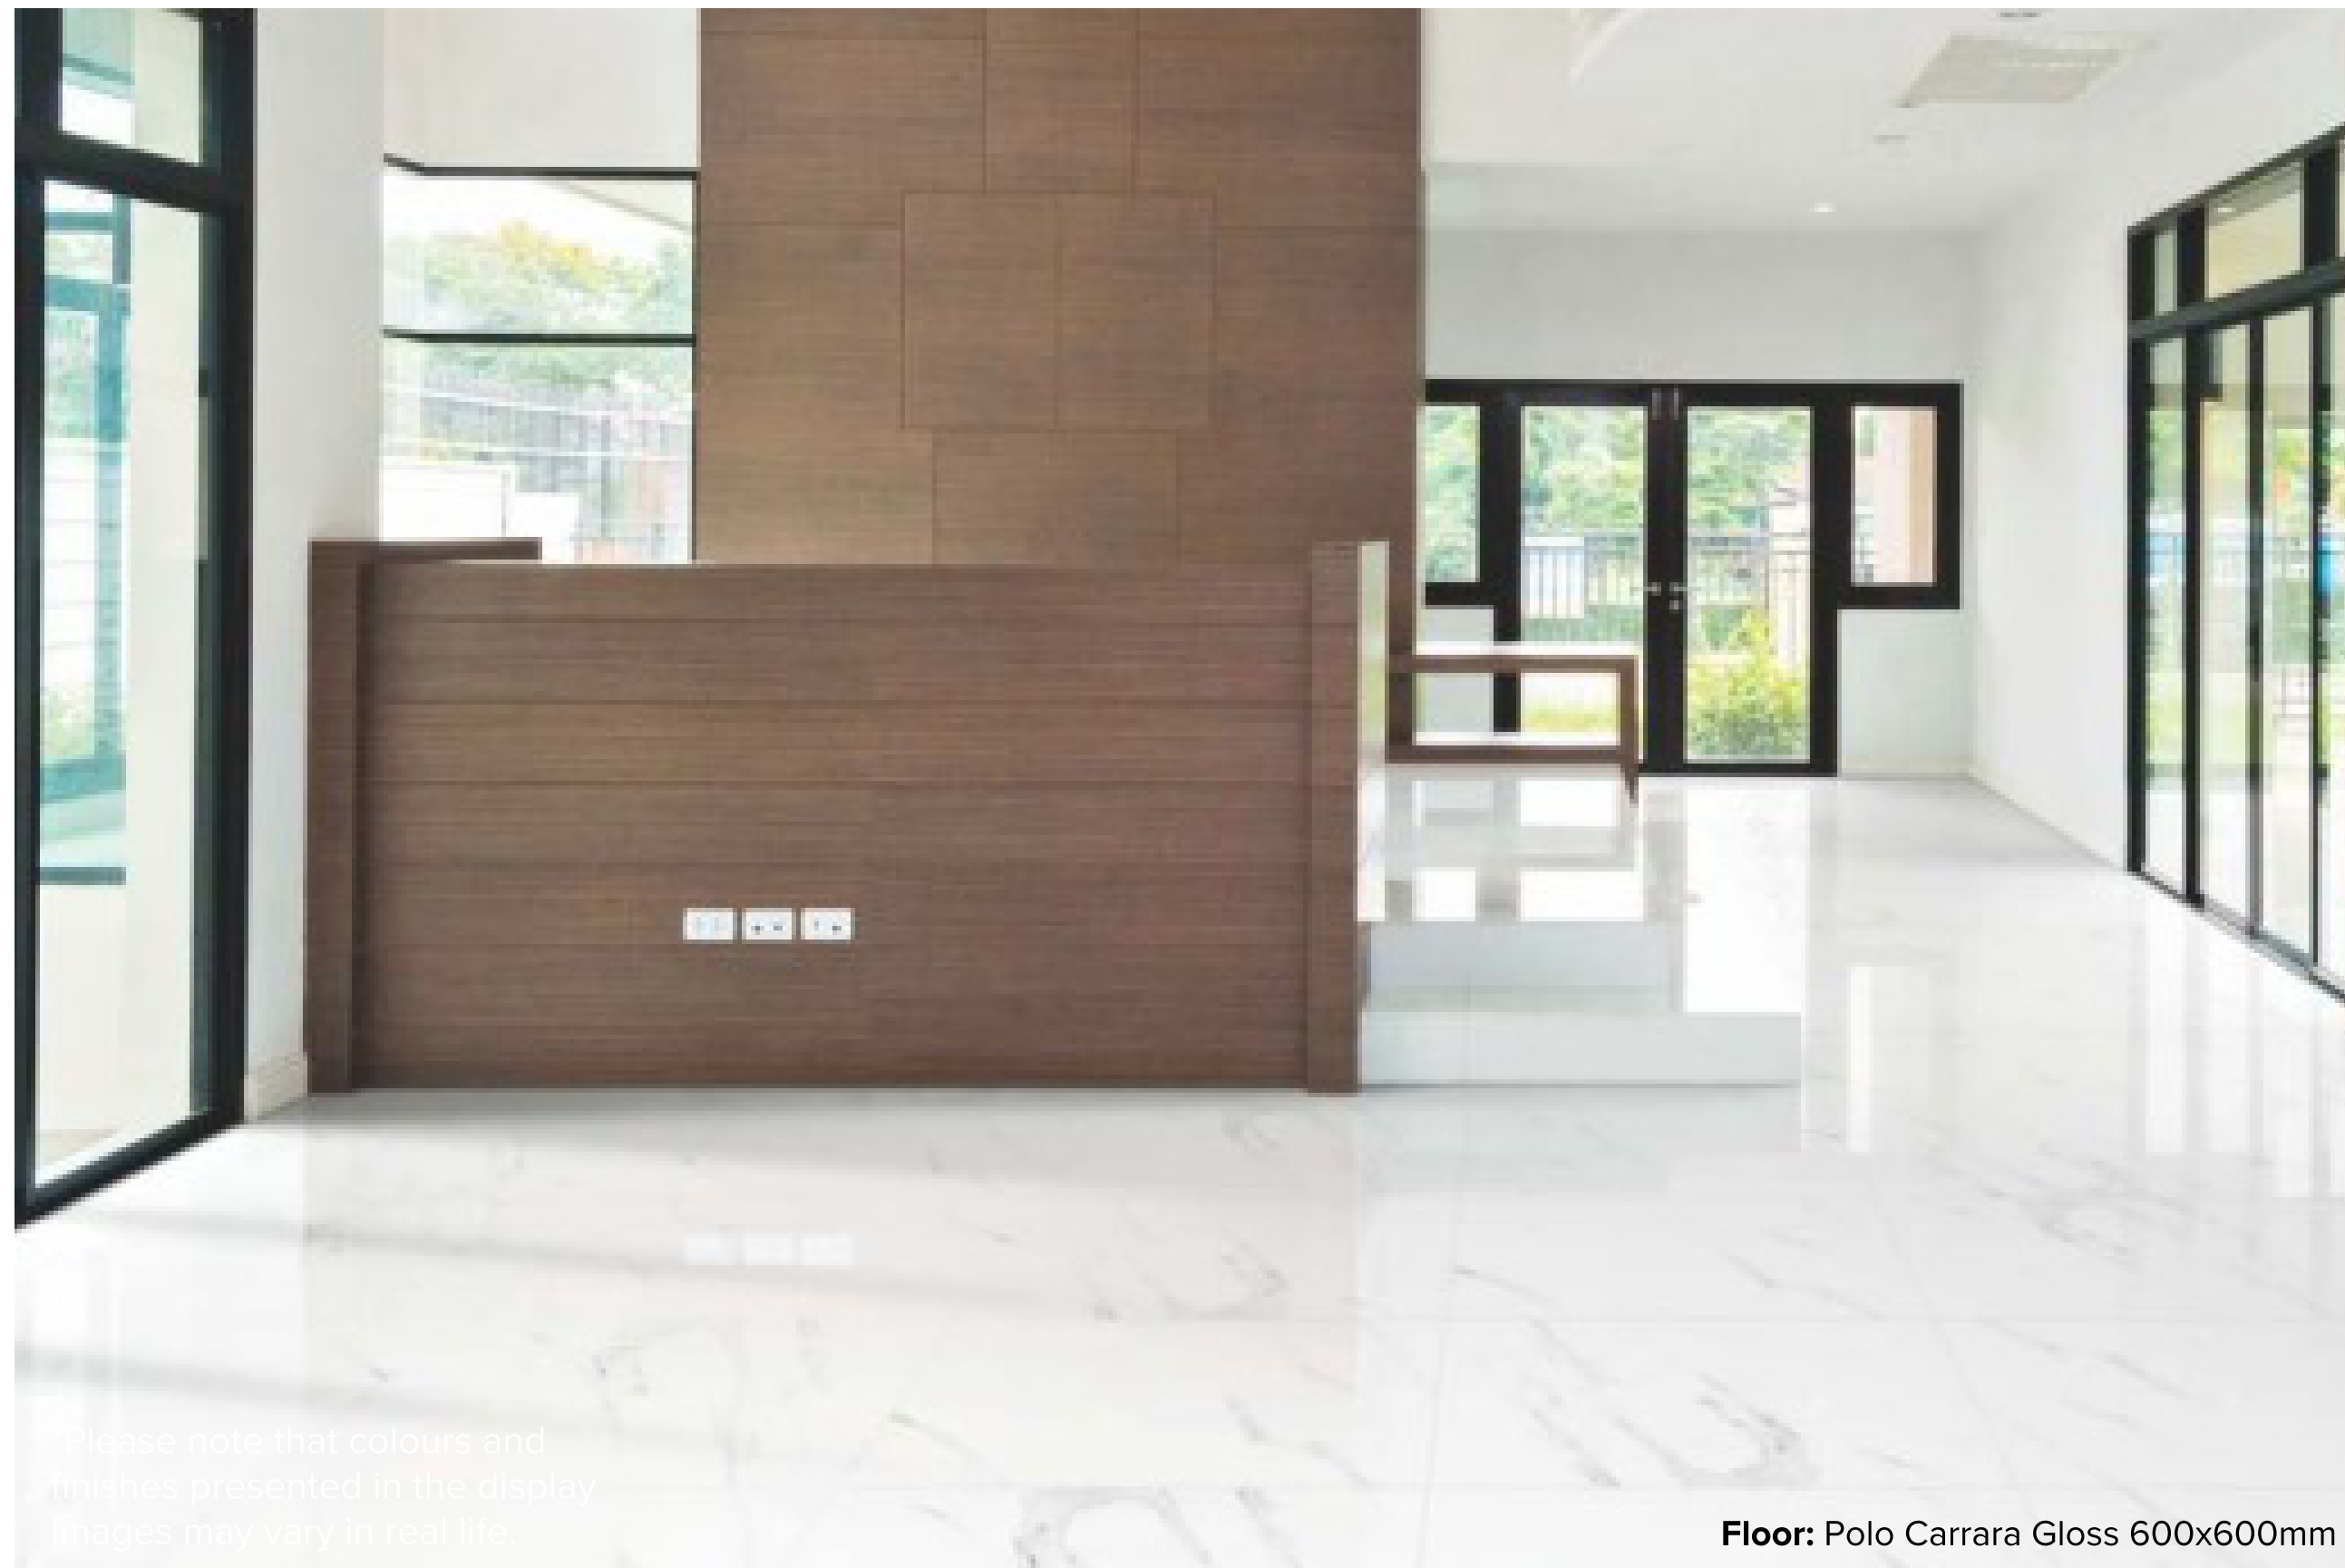

POLO CARRARA COLLECTION

The Polo Carrara marble look collection seamlessly blends elegance and sophistication with its distinctive grey veins. Suitable for floors and walls, it comes in both gloss and matt finishes. This tile enriches any interior with its diverse finish options, adding a touch of luxury to any space.

2567 - 300x600mm

2569 - 600x600mm

2571 - 600x1200mm

GLOSS FINISH

2566 - 300x600mm

2568 - 600x600mm

2570 - 600x1200mm

"Tiles for all lifestyles"