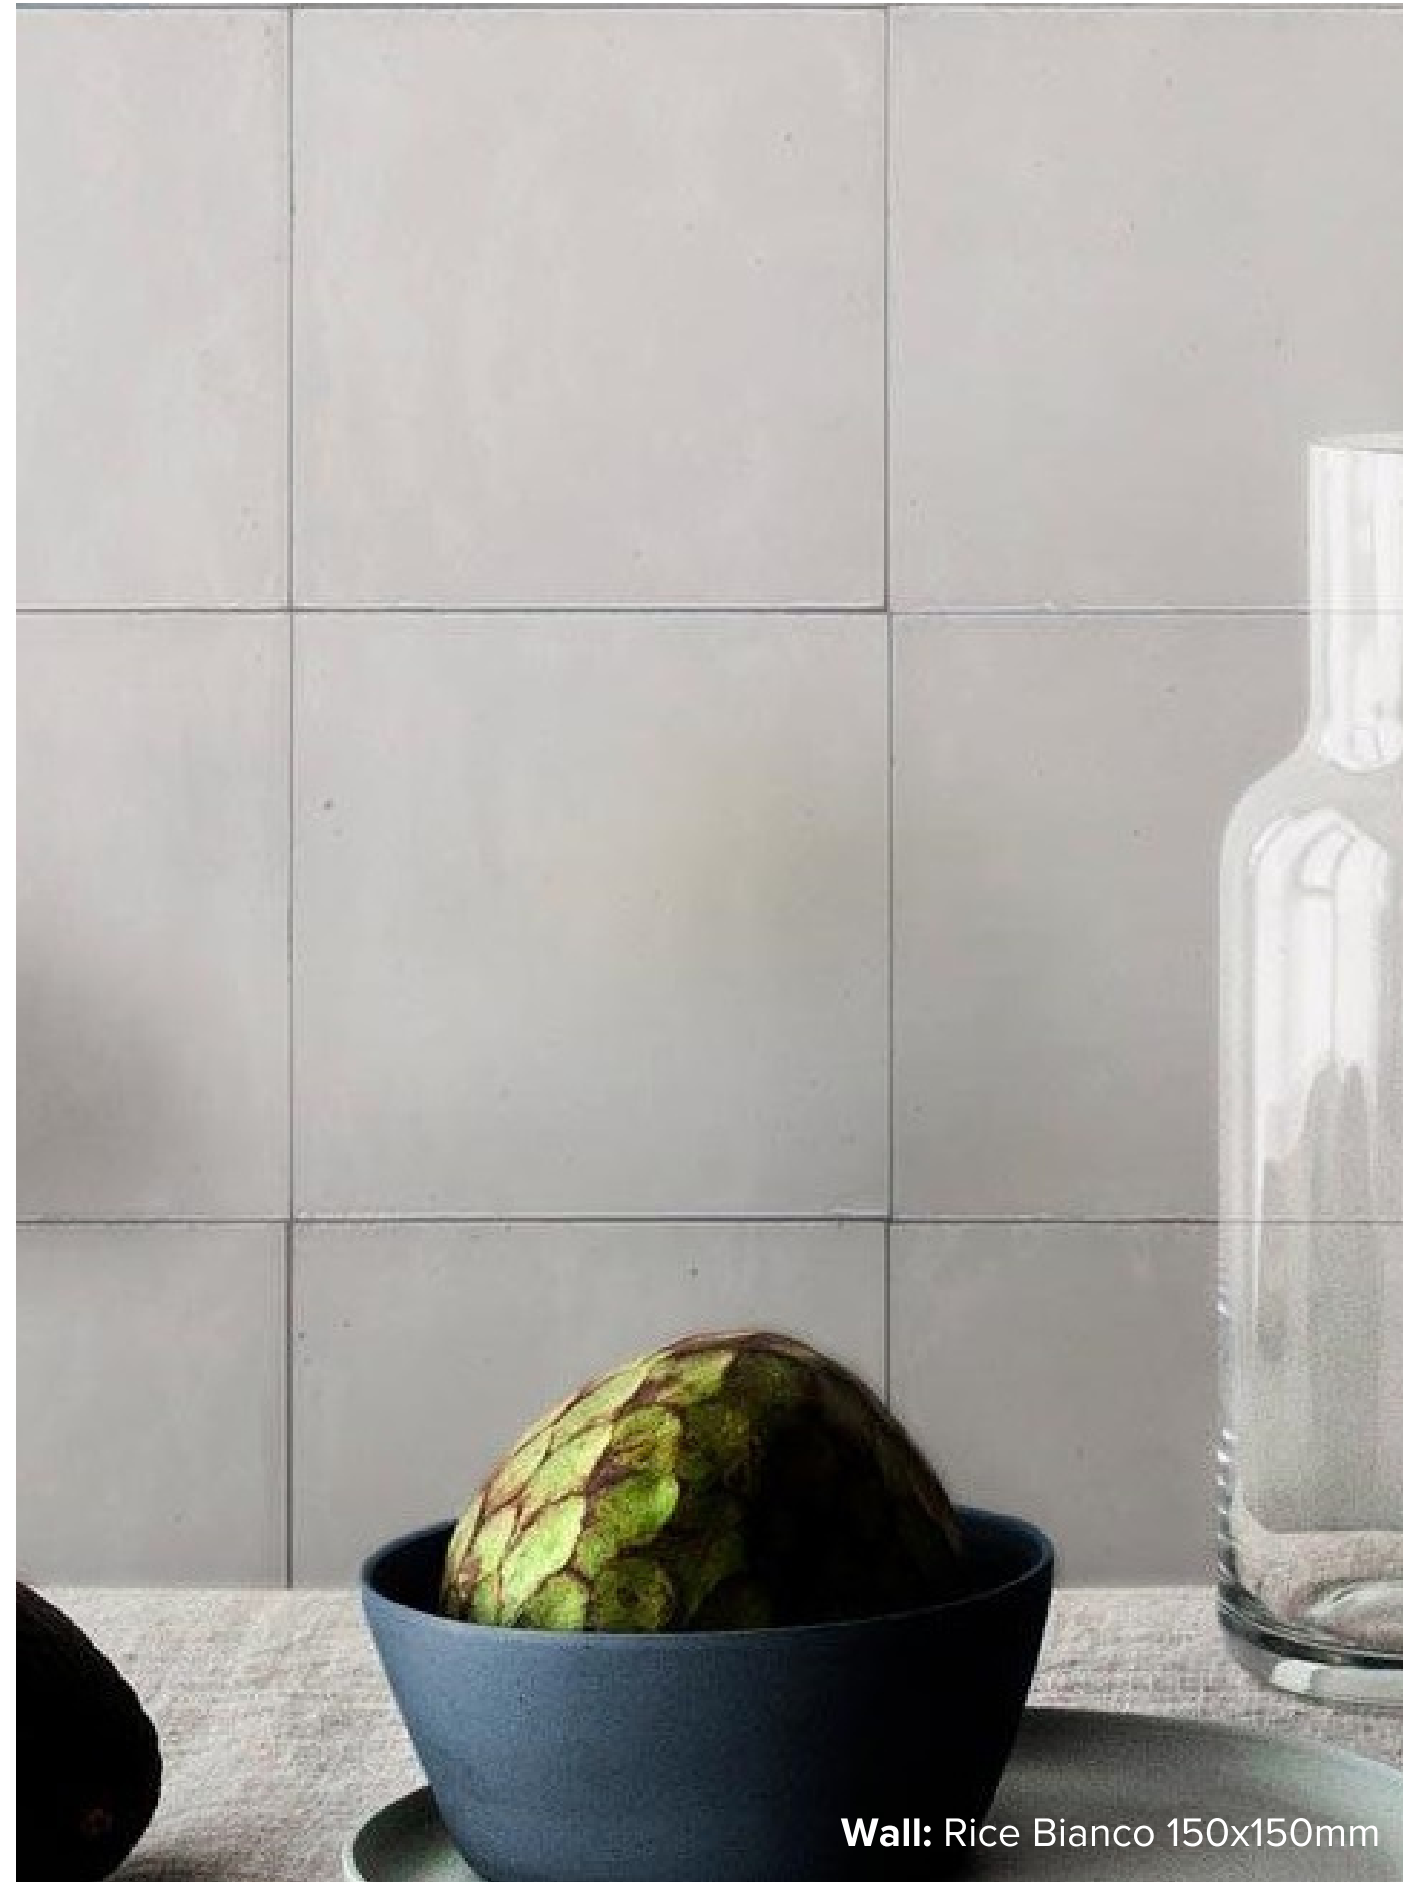

RICE BIANCO

Wall: Rice Bianco 150x150mm