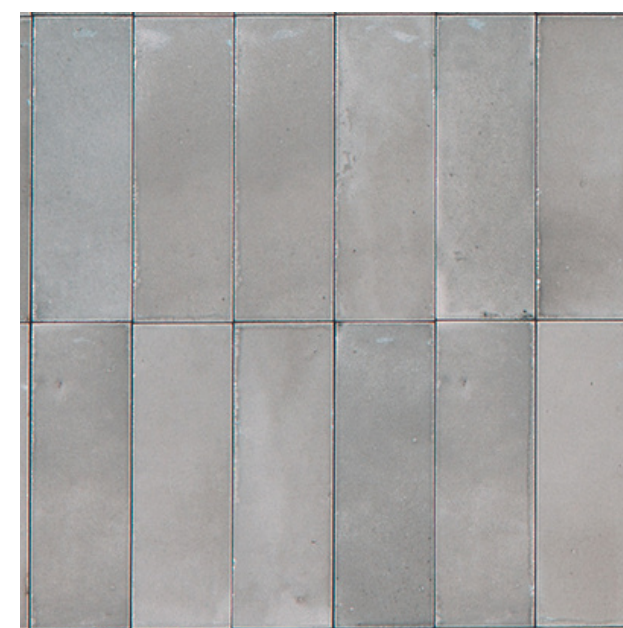

Wall: Rice Blu 50x150mm + 150x150mm +
Rice Bianco 50x150mm + 150x150mm + Rice
Natural 50x150mm + 150x150mm

RICE COLLECTION

Rice by Marazzi consists of a predominantly neutral palette with 4 stunning shades, Bianco, Natural, Grigio and Blu, available in three modular sizes - 150x150mm, 50x150mm and a 3 dimensional pleat design in 75x200mm.

75x200mm
GLOSS + PLEAT
1215

RICE GRIGIO

Wall: Rice Grigio Pleat 75x200mm + Grigio Lux 150x150mm

150x150mm
GLOSS
1213

50x150mm
GLOSS
1209

75x200mm
GLOSS + PLEAT
1216

RICE NATURAL

Wall: Rice Natural 50x150mm + 150x150mm

150x150mm
GLOSS
1214

50x150mm
GLOSS
1210

75x200mm
GLOSS + PLEAT
1505

Wall: Rice Natural Leaf 50x150mm

RICE NATURAL LEAF

50x150mm
GLOSS
1504

"Tiles for all lifestyles"

*Please note that colours and finishes presented in the display images may vary in real life.