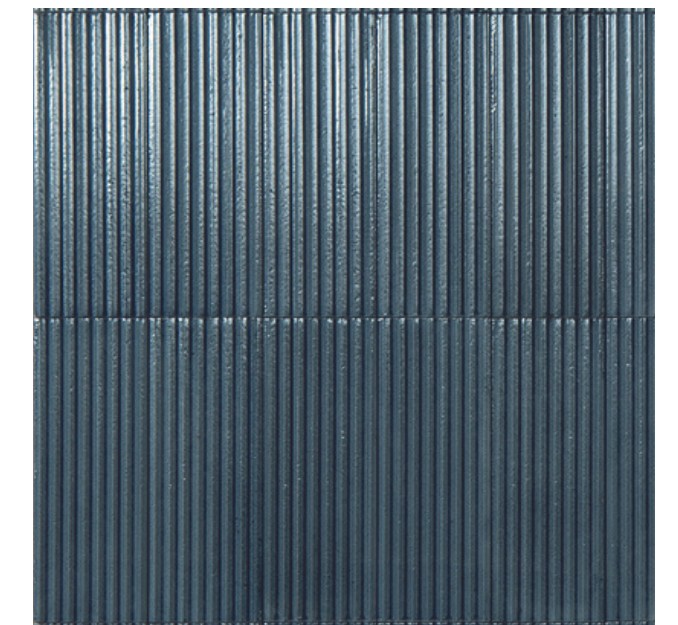

Wall: Rice Blu 50x150mm + 150x150mm +
Rice Bianco 50x150mm + 150x150mm + Rice
Natural 50x150mm + 150x150mm

RICE COLLECTION

Rice by Marazzi consists of a predominantly neutral palette with 4 stunning shades, Bianco, Natural, Grigio and Blu, available in three modular sizes - 150x150mm, 50x150mm and a 3 dimensional pleat design in 75x200mm.

RICE BIANCO

Wall: Rice Bianco 150x150mm

150x150mm
GLOSS
1211

50x150mm
GLOSS
1207

75x200mm
GLOSS + PLEAT
1503

RICE BLU

150x150mm
GLOSS
1212

50x150mm
GLOSS
1208

75x200mm
GLOSS + PLEAT
1215

RICE GRIGIO

Wall: Rice Grigio Pleat 75x200mm + Grigio Lux 150x150mm

150x150mm
GLOSS
1213

50x150mm
GLOSS
1209

75x200mm
GLOSS + PLEAT
1216

RICE NATURAL

Wall: Rice Natural 50x150mm + 150x150mm

150x150mm
GLOSS
1214

50x150mm
GLOSS
1210

75x200mm
GLOSS + PLEAT
1505

Wall: Rice Natural Leaf 50x150mm

RICE NATURAL LEAF

50x150mm
GLOSS
1504

"Tiles for all lifestyles"

*Please note that colours and finishes presented in the display images may vary in real life.