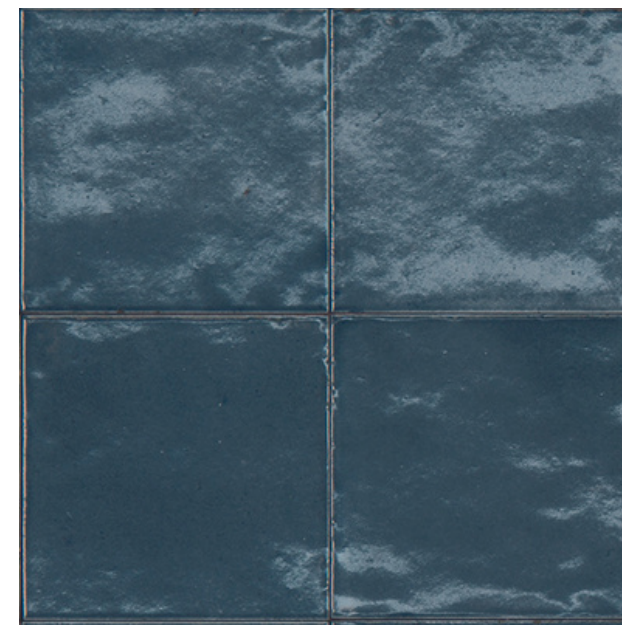

Wall: Rice Blu 50x150mm + 150x150mm +
Rice Bianco 50x150mm + 150x150mm + Rice
Natural 50x150mm + 150x150mm

RICE COLLECTION

Rice by Marazzi consists of a predominantly neutral palette with 4 stunning shades, Bianco, Natural, Grigio and Blu, available in three modular sizes - 150x150mm, 50x150mm and a 3 dimensional pleat design in 75x200mm.

RICE BIANCO

Wall: Rice Bianco 150x150mm

150x150mm
GLOSS
1211

50x150mm
GLOSS
1207

75x200mm
GLOSS + PLEAT
1503

RICE BLU

150x150mm
GLOSS
1212

50x150mm
GLOSS
1208

75x200mm
GLOSS + PLEAT
1215

RICE GRIGIO

Wall: Rice Grigio Pleat 75x200mm + Grigio Lux 150x150mm

150x150mm
GLOSS
1213

50x150mm
GLOSS
1209

75x200mm
GLOSS + PLEAT
1216

RICE NATURAL

Wall: Rice Natural 50x150mm + 150x150mm

150x150mm
GLOSS
1214

50x150mm
GLOSS
1210

75x200mm
GLOSS + PLEAT
1505

Wall: Rice Natural Leaf 50x150mm

RICE NATURAL LEAF

50x150mm
GLOSS
1504

"Tiles for all lifestyles"

*Please note that colours and finishes presented in the display images may vary in real life.