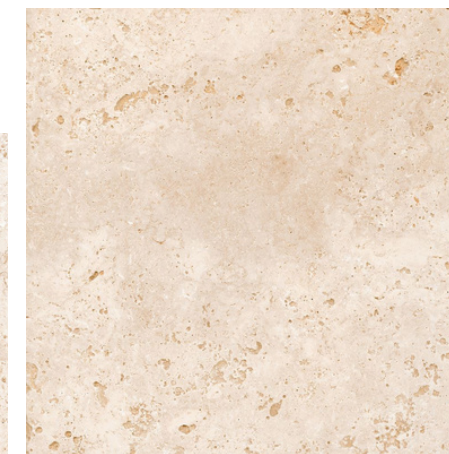

Schema 79
Percentuali Modulo
4 Formati

40x60	33,33%
40x40	44,44%
20x40	11,11%
20x20	11,11%

200x200mm
SAFE WET MATT
1393

200x400mm
SAFE WET MATT
1394

400x400mm
SAFE WET MATT
1395

400x600mm
SAFE WET MATT
1396