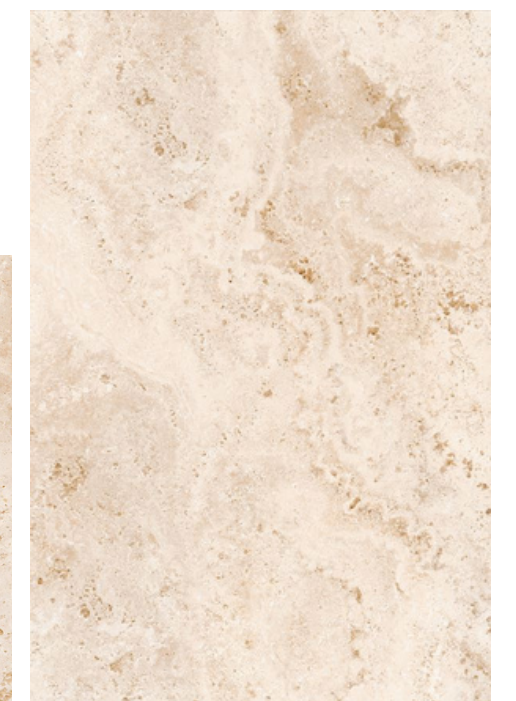

Schema 79
Percentuali Modulo
4 Formati

40x60	33,33%
40x40	44,44%
20x40	11,11%
20x20	11,11%

200x200mm
SAFE WET MATT
1393

200x400mm
SAFE WET MATT
1394

400x400mm
SAFE WET MATT
1395

400x600mm
SAFE WET MATT
1396