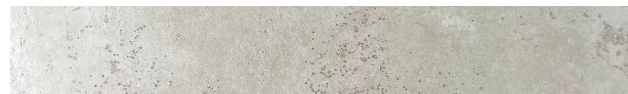

italiaceramics

TREVI COLLECTION

Tile: Trevi White

PRODUCT TYPE: GLAZED PORCELAIN

COLOURS: GREY + WHITE

SIZES: 300x600mm + 600x600mm + 75x600mm +
600x1200mm + 600x600x20mm

APPLICATION: WALL + FLOOR

FINISH: MATT

EDGE FINISH: RECTIFIED

PEI: 4

VARIATION: V1

SLIP RATING: P3

TREVI GREY

75x600mm
RECTIFIED
2413

300x600mm
RECTIFIED
2412

600x1200mm
RECTIFIED
2410