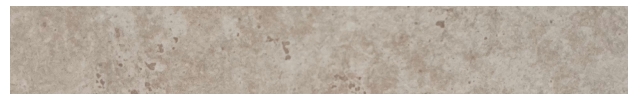

TREVI WHITE

75x600mm
RECTIFIED
2417