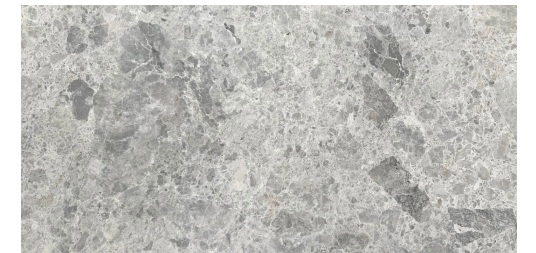

TUNDRA COLLECTION

Tundra is a natural stone, with stunning dark grey features and light grey veining. However, as it is a natural stone, every tile face will vary with unique patterns. Whether in a kitchen, bathroom, or living area, this collection is sure to create a striking look.

Tile: Tundra Grey

italiaceramics

TUNDRA COLLECTION

PRODUCT TYPE: NATURAL STONE

COLOURS: GREY

SIZES: 300x600x12mm + 600x600x12mm +
600x1200x15mm

APPLICATION: WALL + FLOOR

FINISH: HONED

EDGE FINISH: RECTIFIED

PEI: 2

SLIP RATING: N/A

Tile: Tundra Grey

TUNDRA GREY

600x1200x15mm
RECTIFIED
1297

600x600x12mm
RECTIFIED
2300

300x600x12mm
RECTIFIED
1291