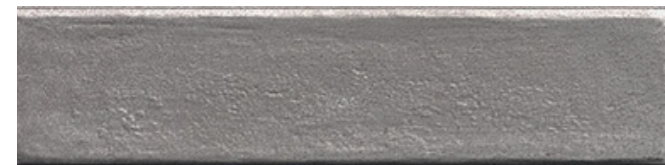

# CHALK COLLECTION

Wall: Chalk Grey 75x300mm

**PRODUCT TYPE:** GLAZED PORCELAIN

**COLOURS:** GREY

**SIZES:** 75x300mm

**APPLICATION:** WALL + FLOOR

**FINISH:** MATT

**EDGE FINISH:** RECTIFIED

**PEI:** 3

**VARIATION:** V2

**SLIP RATING:** P3

Wall: Chalk Grey 75x300mm

# CHALK GREY

75x300mm  
RECTIFIED  
**8456**

***"Tiles for all  
lifestyles"***

\*Please note that colours and finishes presented in the display images may vary in real life.

**Wall:** Chalk Grey 75x300mm