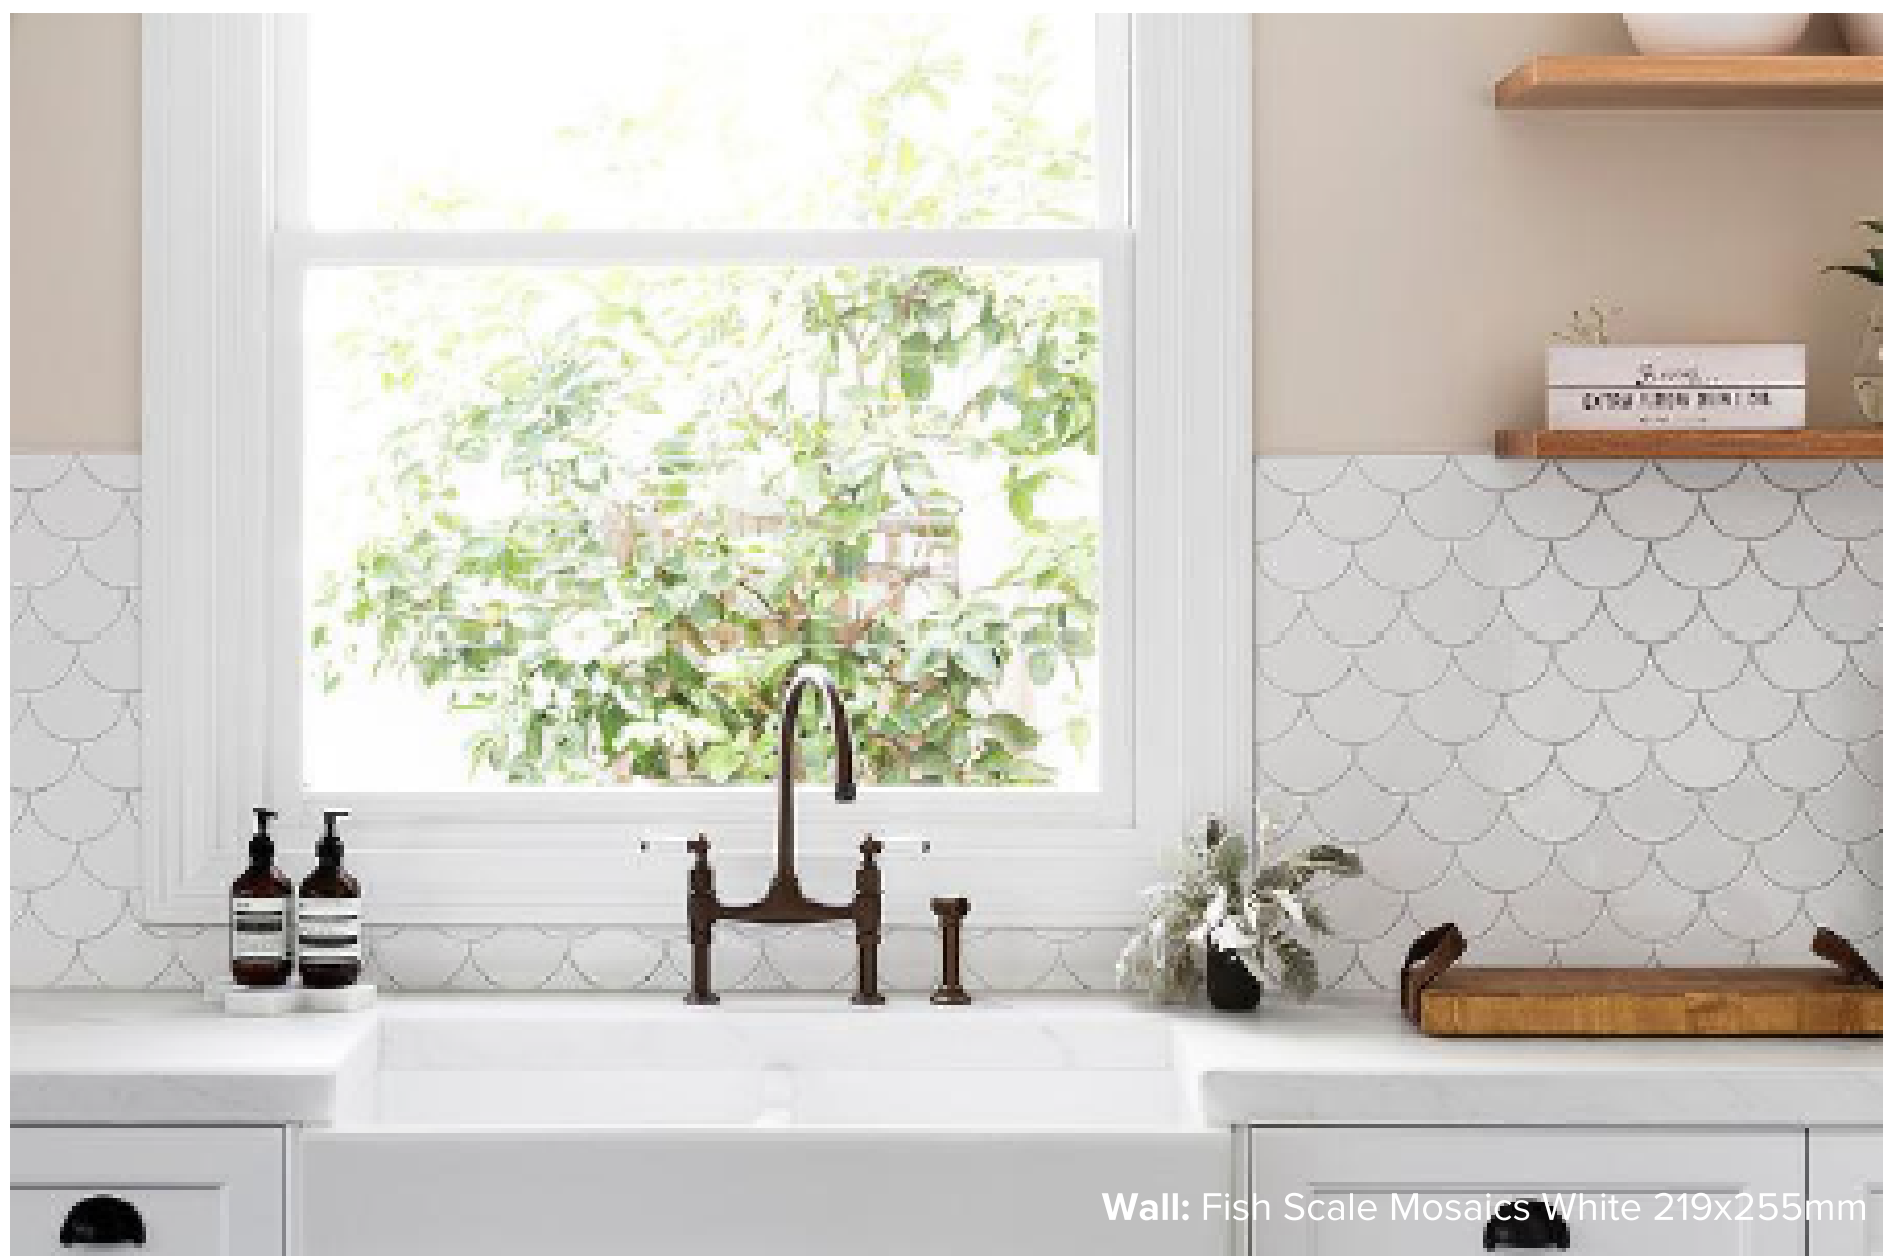

Wall: Fish Scale Mosaics White 219x255mm

FISH SCALE MOSAICS COLLECTION

The classic fish scales or also known as fan mosaics, is a great way of adding character and charm. These exquisite scale fan mosaics are a fantastic way to bring life and definition to any internal or external fit out in both wet and dry areas of the home.

italiaceramics

FISH SCALE MOSAICS COLLECTION

Wall: Fish Scale Mosaics White 219x255mm

PRODUCT TYPE: GLAZED PORCELAIN

COLOURS: WHITE

SIZES: 219x255mm

APPLICATION: WALL + FLOOR

FINISH: MATT