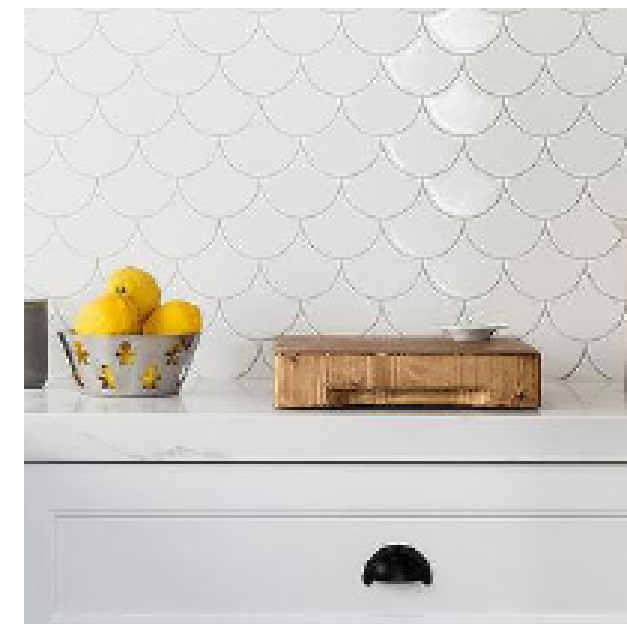

219x255mm
NON-RECTIFIED
1326