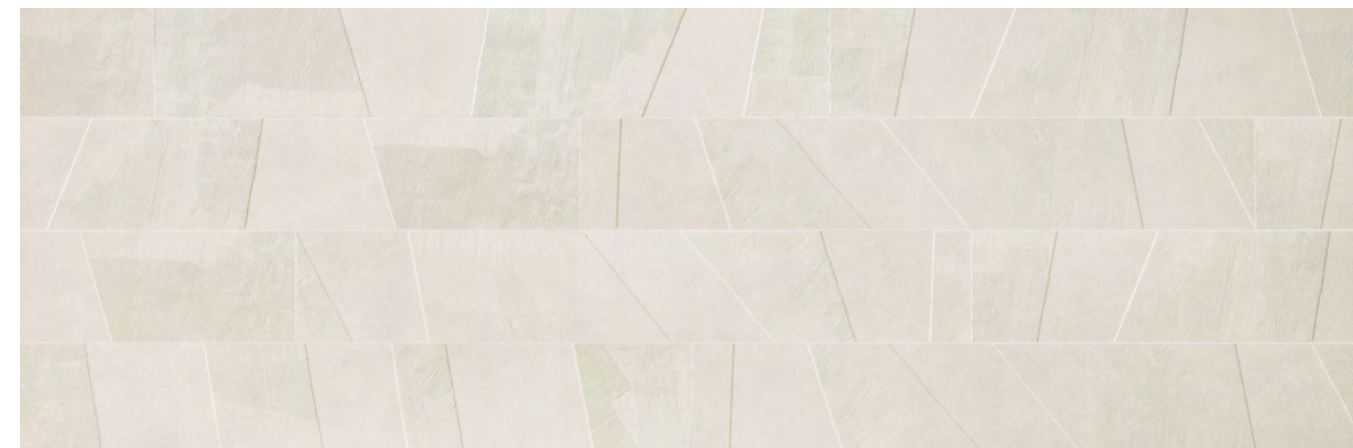

300x600mm
GLAZED PORCELAIN
WALL + FLOOR
8748

600x1200mm
FULL BODIED PORCELAIN
WALL + FLOOR
8530

ICONE BLANCO LIGNE

200x1200mm
FULL BODIED PORCELAIN
WALL
8526