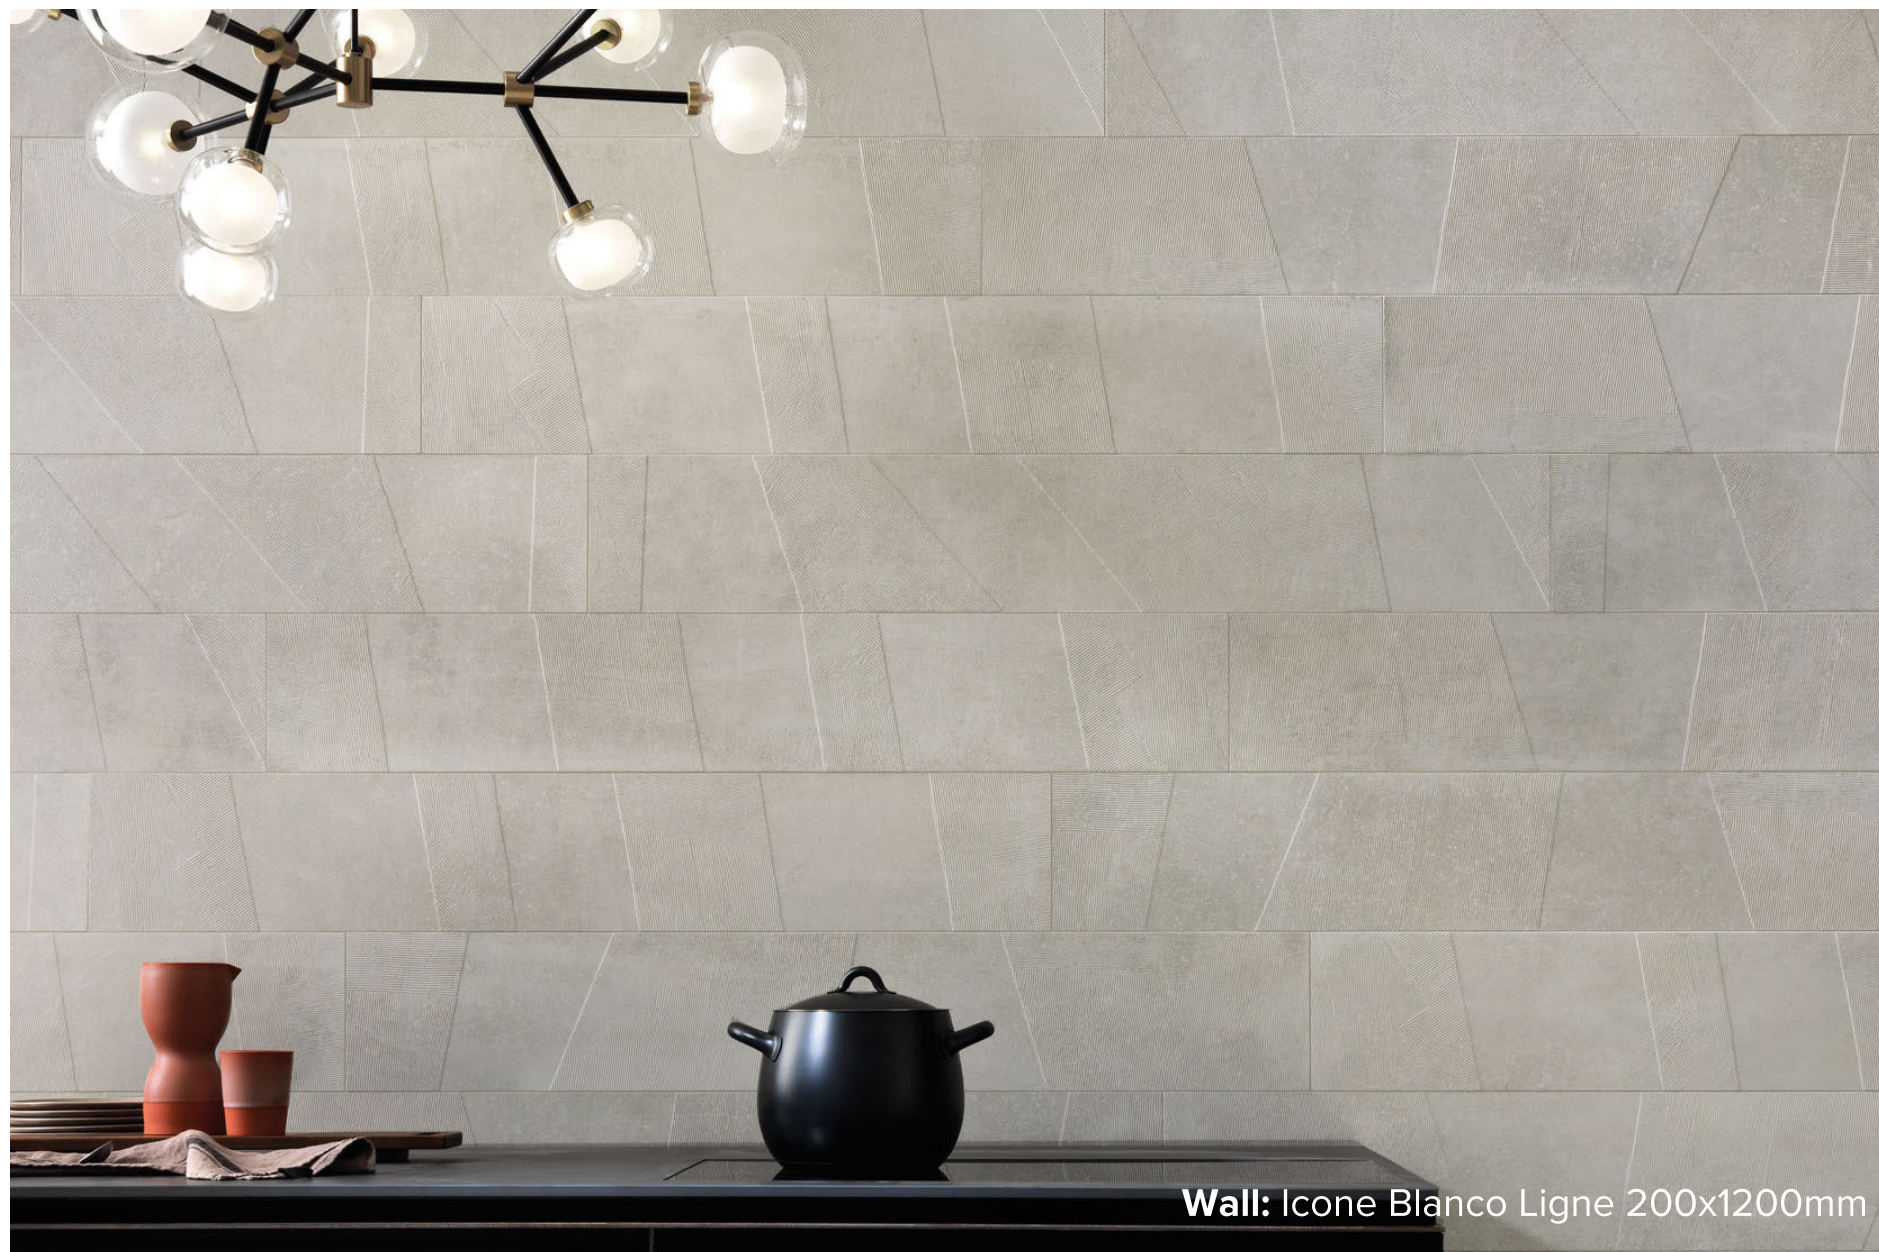

Wall + Floor: Icone Noir

ICONE COLLECTION

With its extensive ceramic know-how, Icone Bleu interprets modern architectonic surfaces in a brand-new way. With harmonious colour variations and a bright micro-grain, the Icone Bleu is an exquisite tile choice, offering a perfect mix of style and contemporary appeal in a matte finish.

italiaceramics

ICONE COLLECTION

Wall: Icone Blanco Ligne 200x1200mm

PRODUCT TYPE: GLAZED PORCELAIN + FULL BODIED PORCELAIN

COLOURS: SEE BELOW

SIZES: SEE BELOW

APPLICATION: SEE BELOW

FINISH: MATT