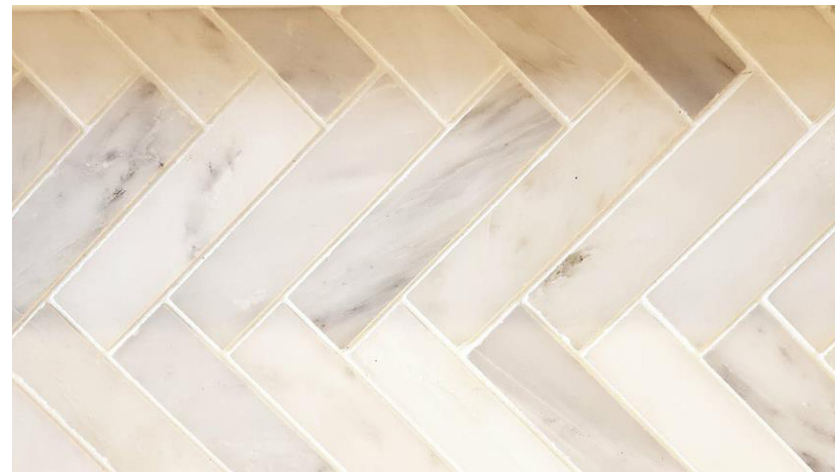

HERRINGBONE ICE SNOW MARBLE REC
MOSAIC HONED 300x100mm sht