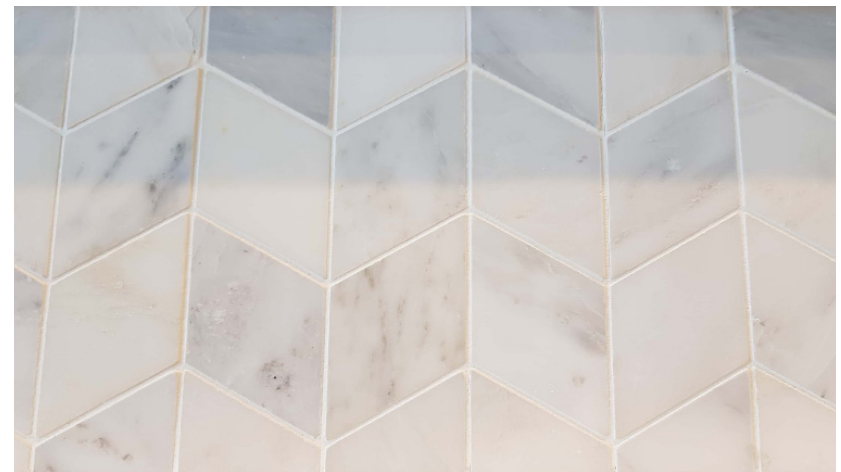

CHEVRON ICE SNOW MARBLE
MOSAIC HONED 300x345mm sht