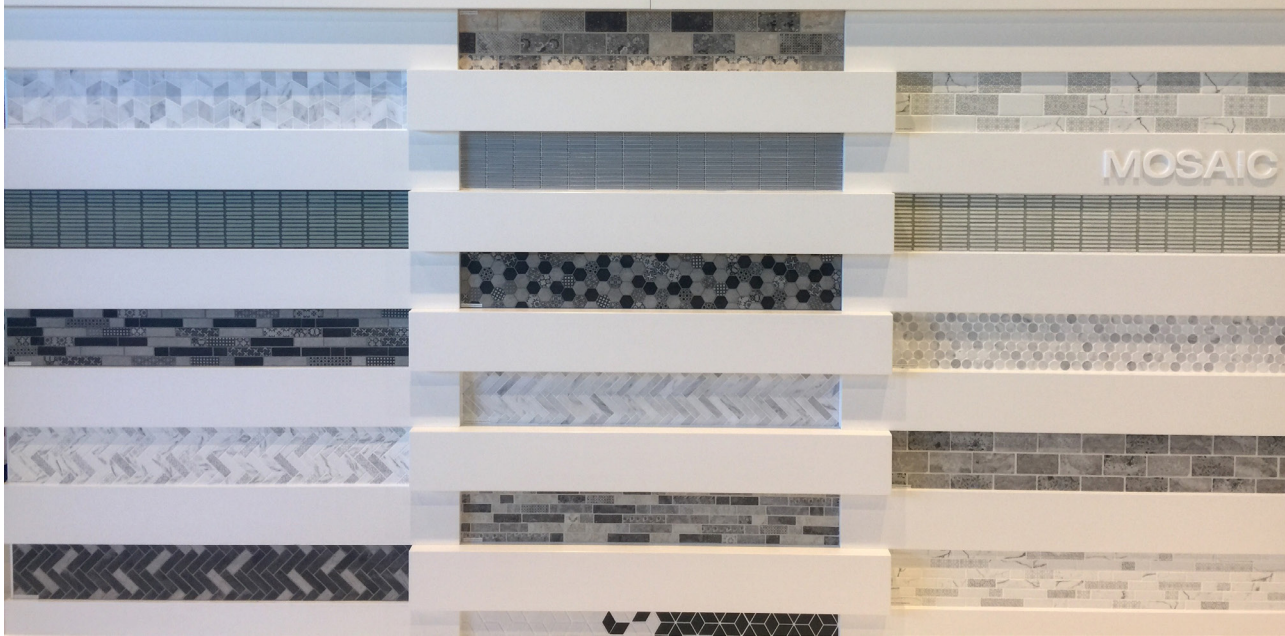

# MARBLE FEATURES COLLECTION

**italia**ceramics

TILE +  
STONE

# MARBLE FEATURES COLLECTION

**ITEM CODE:** PLEASE REFER TO THE DIFFERENT PAGES

**PRODUCT TYPE:** CERAMIC

**COLOURS:** WHITE MARBLE

**SIZES:** SEE BELOW

**APPLICATION:** WALLS & FLOORS

**FINISH:** MATTE