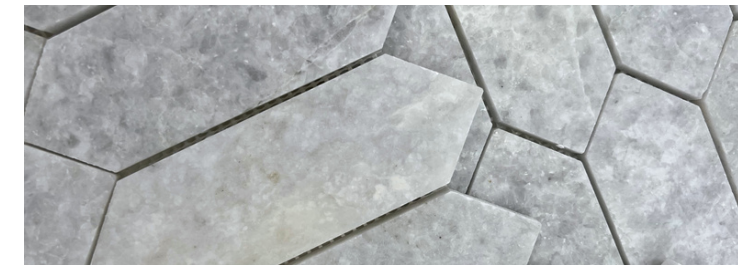

PEI: 4

VARIATION: N/A

SLIP RATING: N/A

Tile: Mini Kite Marble Mosaics

MINI KITE MARBLE MOSAICS PEARL JADE

Tile: Mini Kite Marble Mosaics - Pearl Jade

243x300x10mm
1847

Tile: Mini Kite Marble Mosaics - Bianco Carrara