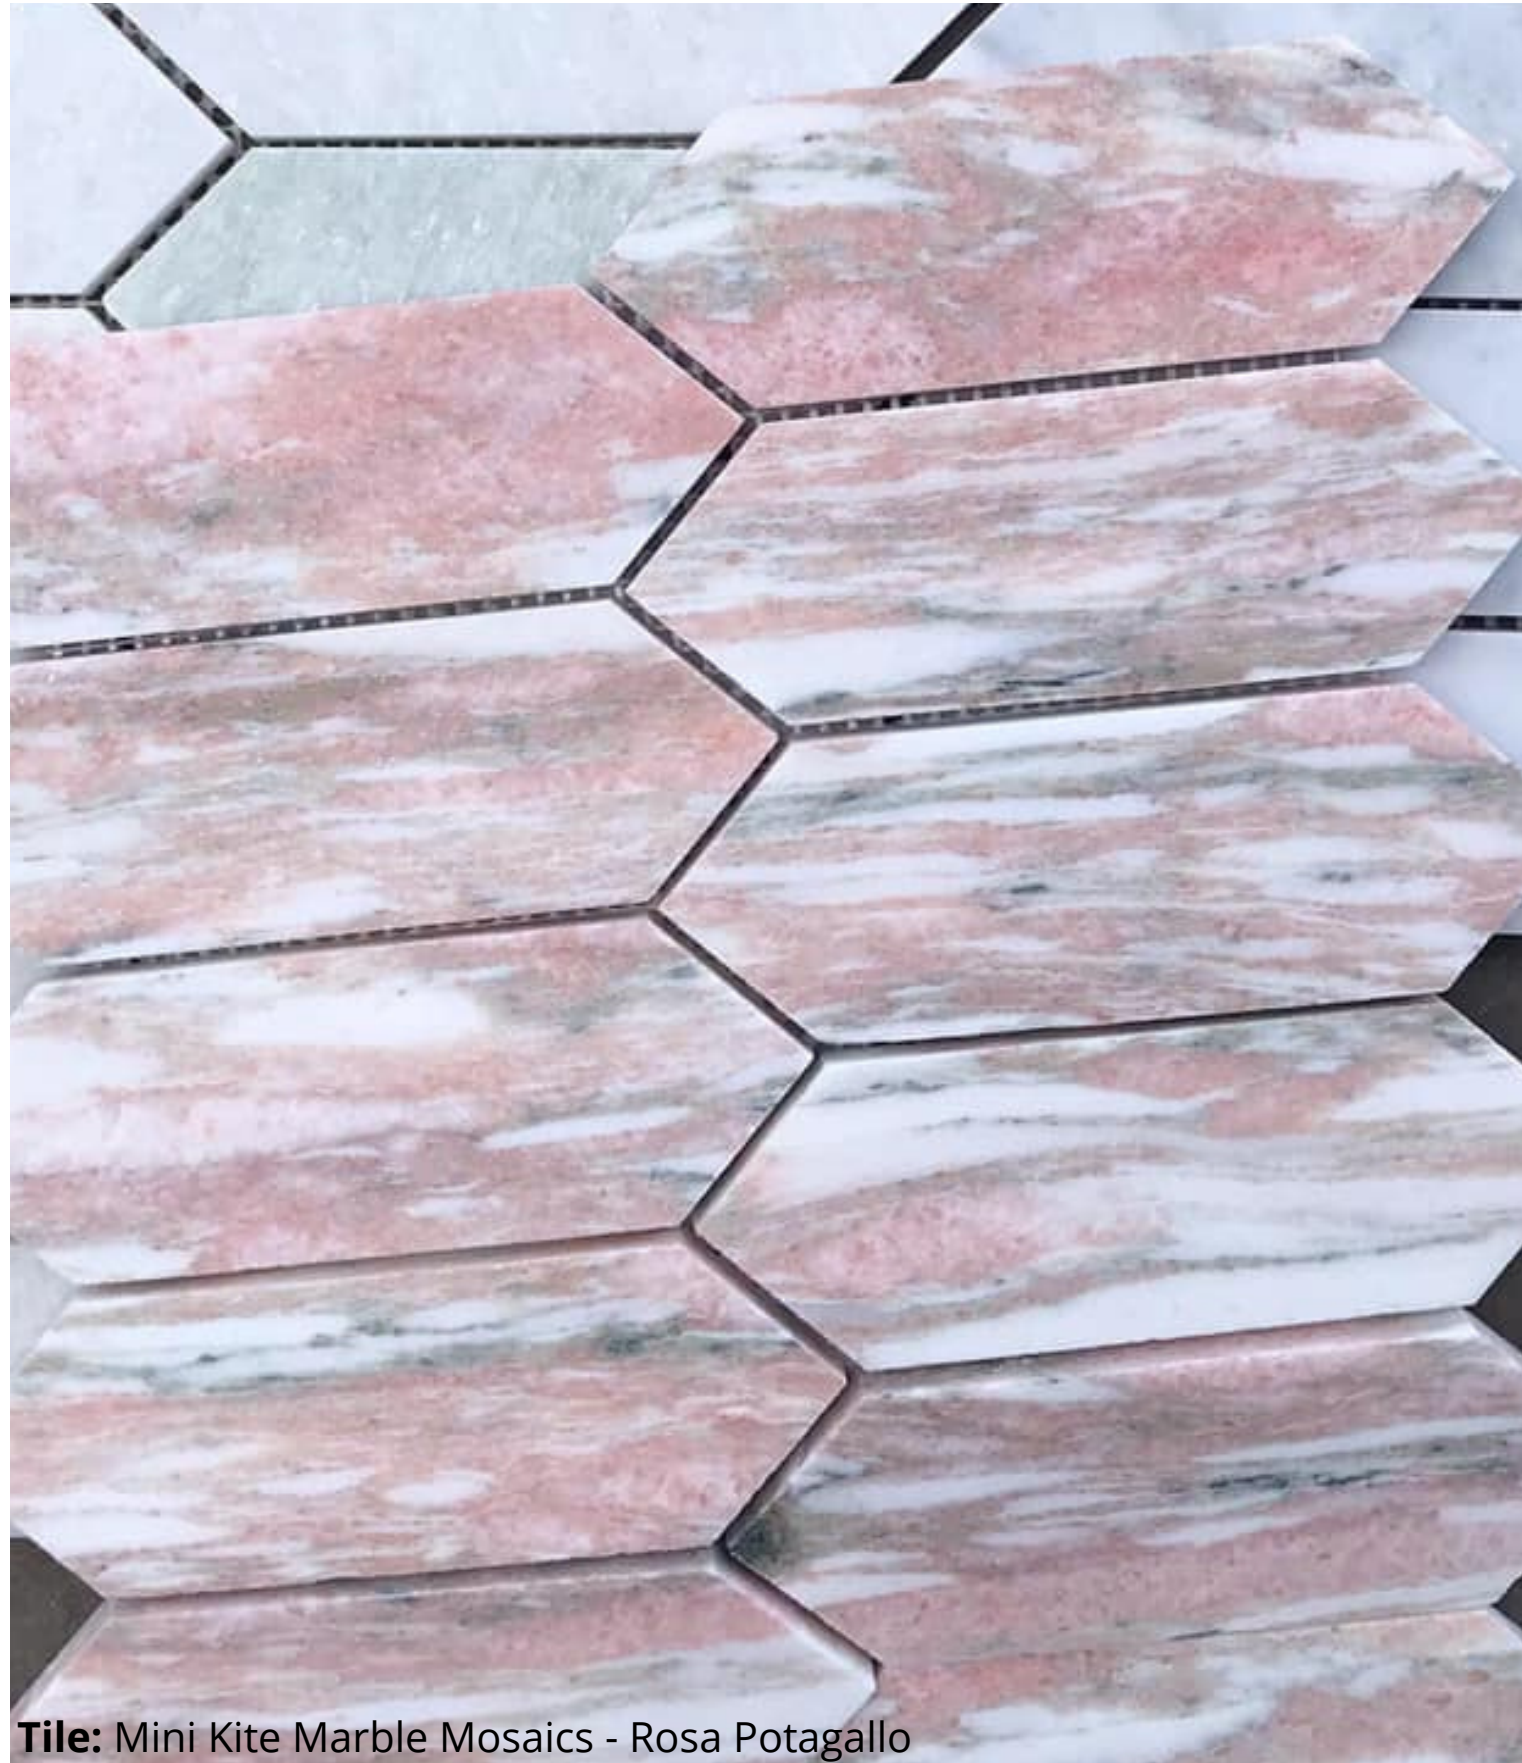

MINI KITE MARBLE MOSAICS ROSA POTAGALLO

Tile: Mini Kite Marble Mosaics - Rosa Potagallo