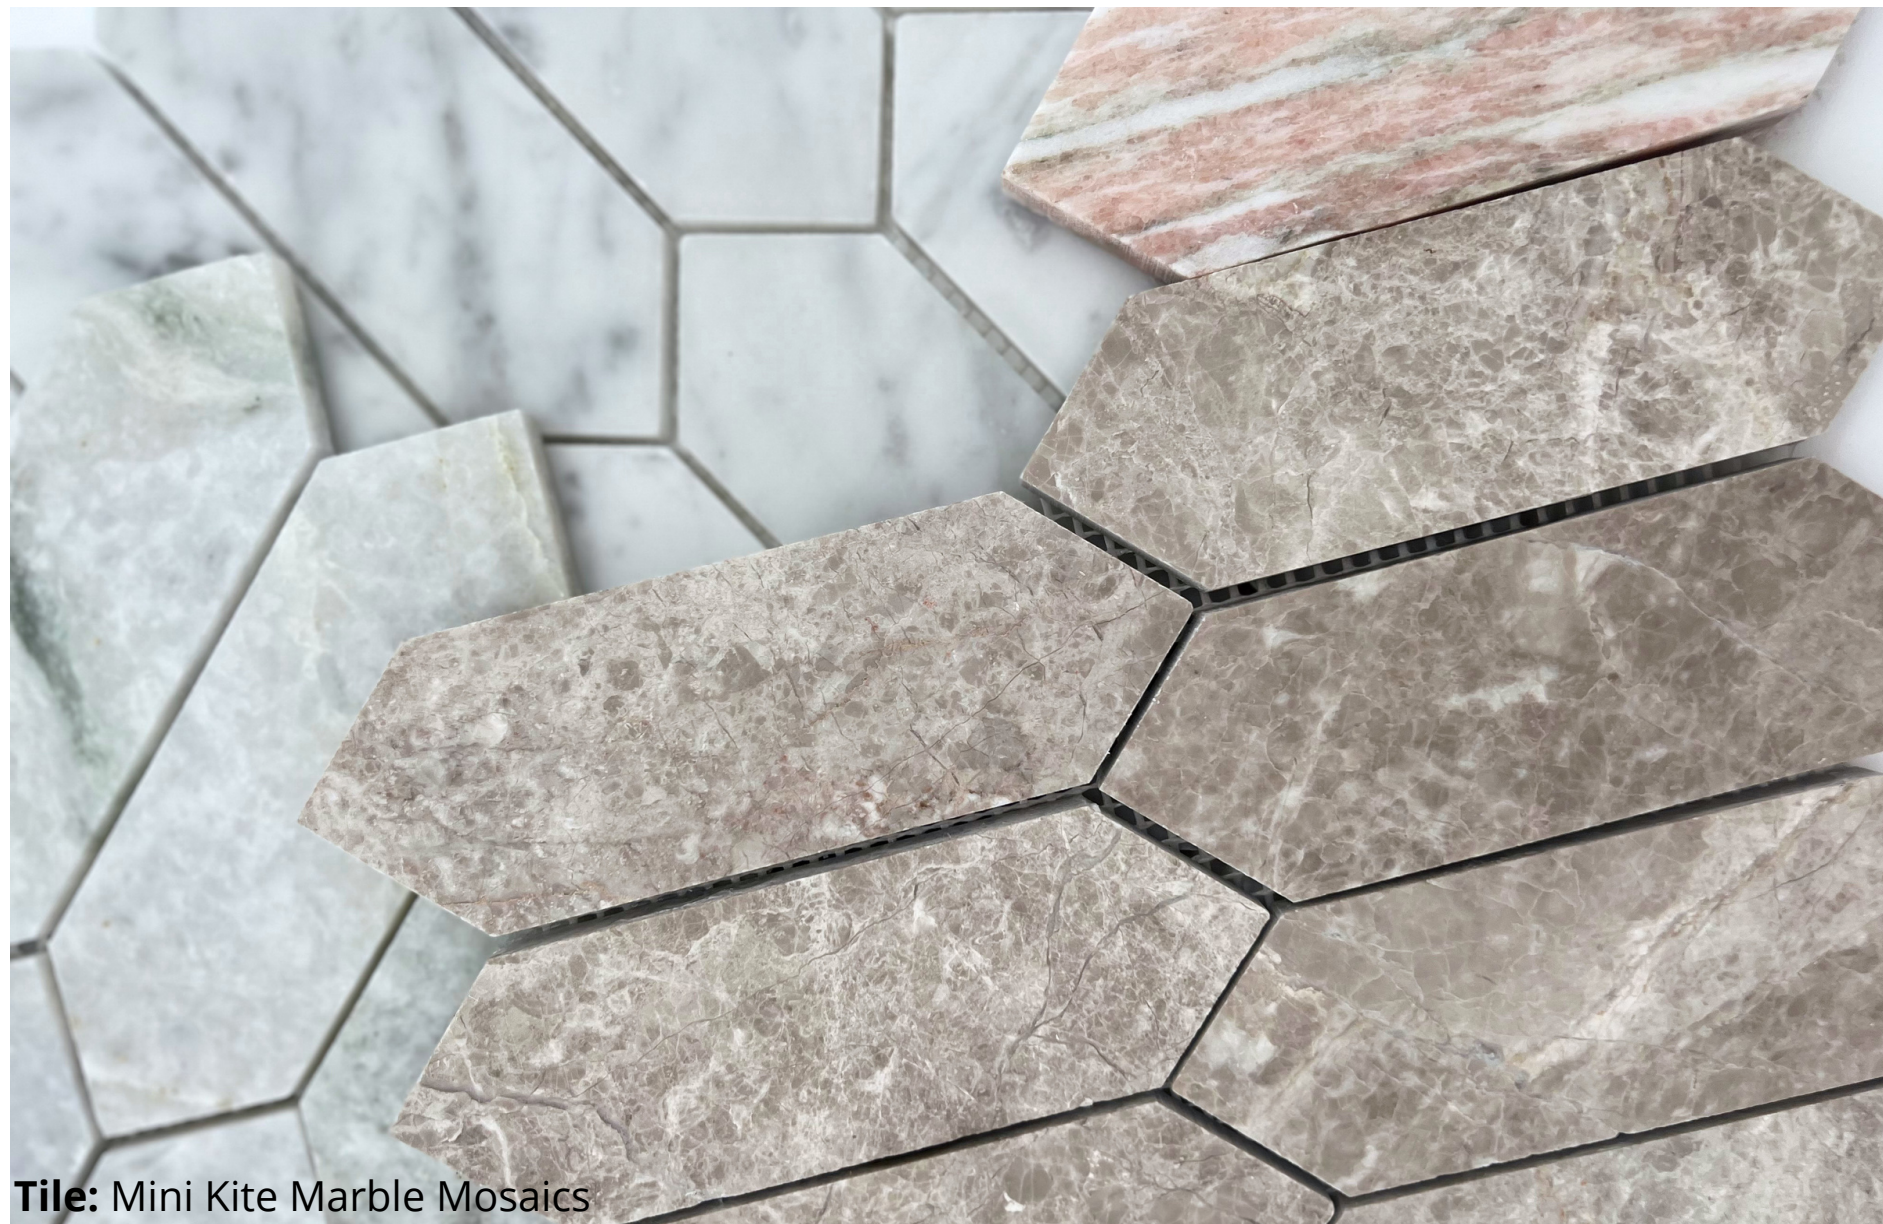

MINI KITE MARBLE MOSAICS COLLECTION

There is nothing quite like the beauty and elegance of marble. Transform any space with our stunning Mini Kite Marble Mosaics. With four stunning colours to choose from, add the raw beauty of marble to your next project.

italiaceramics

MINI KITE MARBLE MOSAICS COLLECTION

PRODUCT TYPE: MARBLE HONED

COLOURS: TUNDRA + BIANCO + PEARL + ROSA

SIZES: 243x300x10mm

APPLICATION: FLOOR + WALL

FINISH: HONED

EDGE FINISH: RECTIFIED