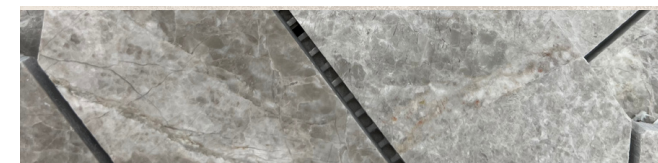

MINI KITE MARBLE MOSAICS COLLECTION

There is nothing quite like the beauty and elegance of marble. Transform any space with our stunning Mini Kite Marble Mosaics. With four stunning colours to choose from, add the raw beauty of marble to your next project.

MINI KITE MARBLE MOSAICS BIANCO CARRARA

243x300x10MM
1848

MINI KITE MARBLE MOSAICS ROSA POTAGALLO

Tile: Mini Kite Marble Mosaics - Rosa Potagallo

243x300x10MM
1849

MINI KITE MARBLE MOSAICS TUNDRA

Tile: Mini Kite Marble Mosaics - Tundra