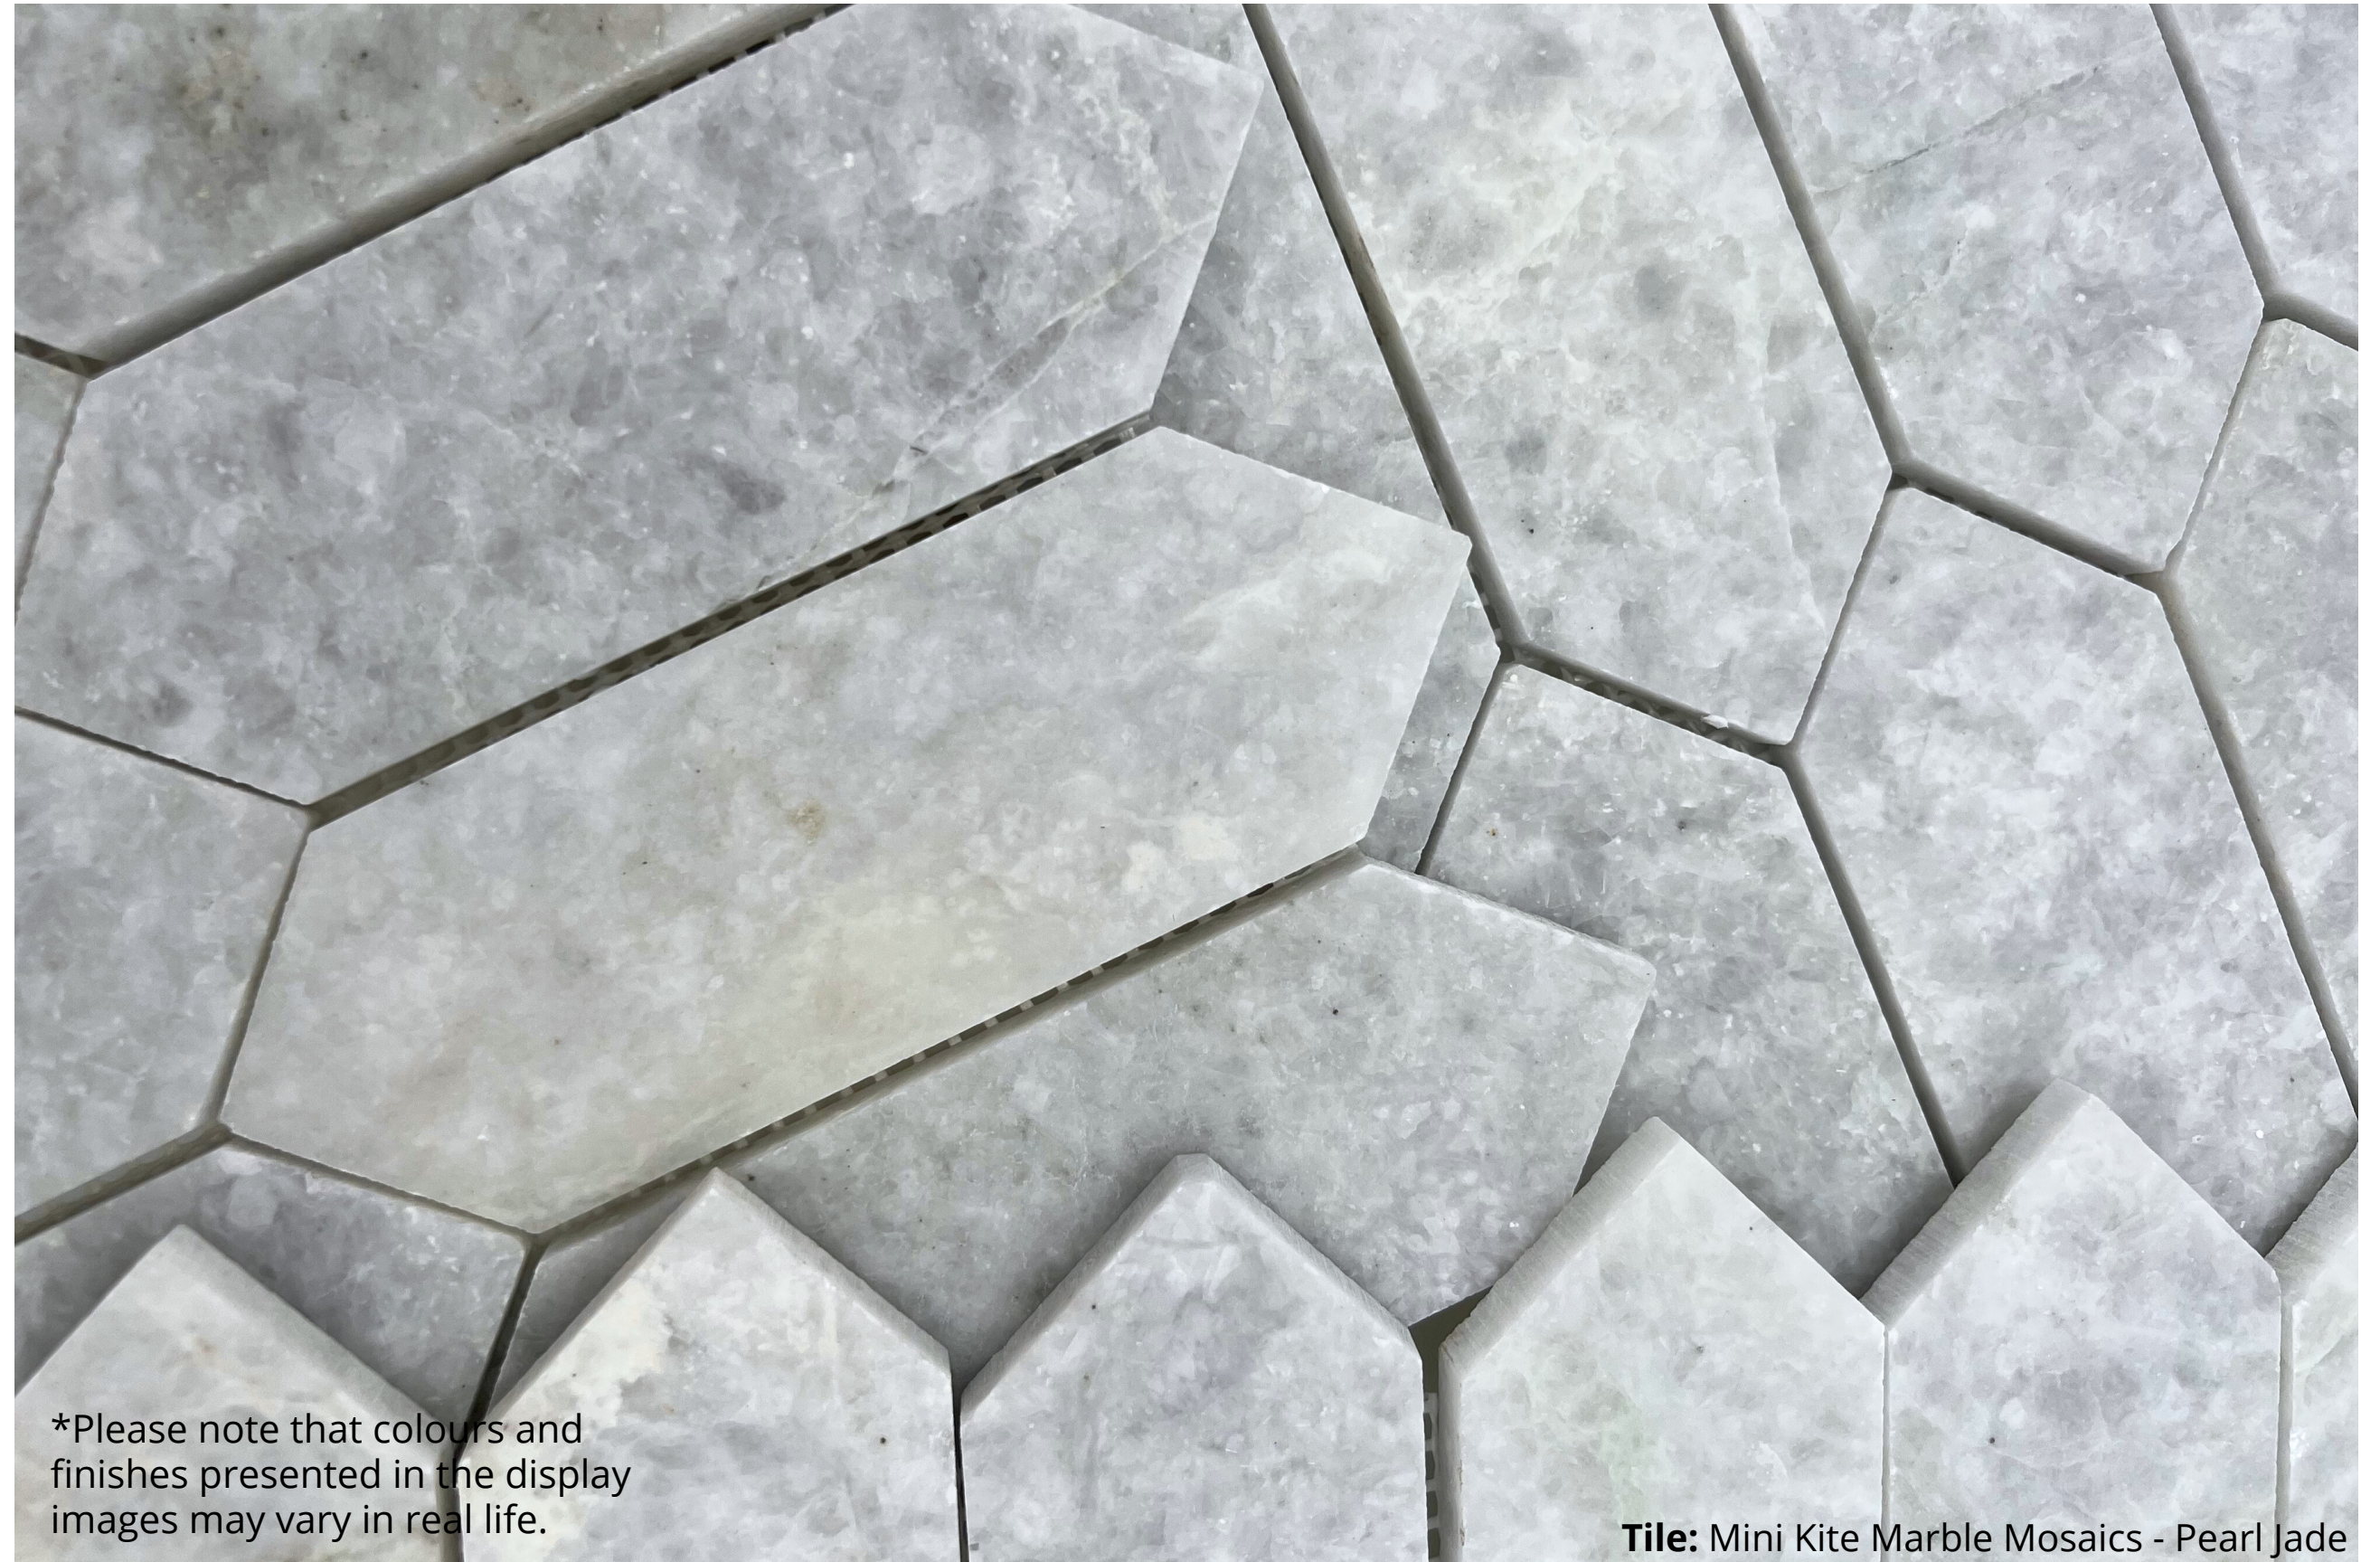

***"Tiles for all
lifestyles"***

*Please note that colours and finishes presented in the display images may vary in real life.

Tile: Mini Kite Marble Mosaics - Pearl Jade

Showroom: 55 Glynburn Road, Glynde | (08) 8336 2366 | italiaceramics.com.au