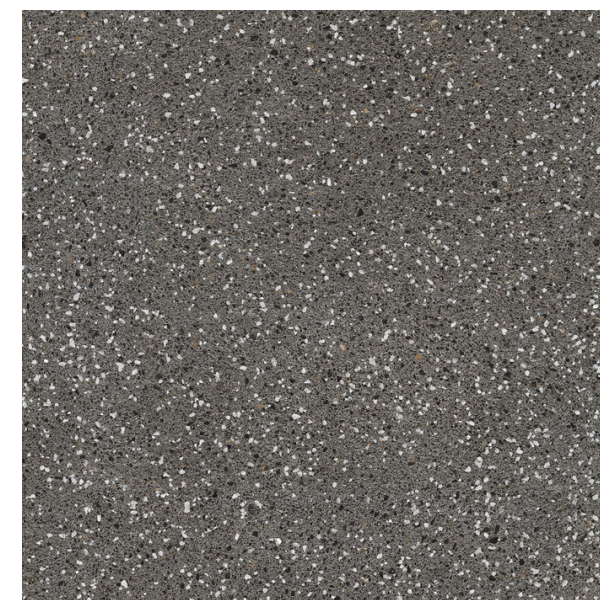

QUARRAZZO NIGHT SKY

600x600x20mm
MATT FINISH
PEI: 4
VARIATION: V2
8629